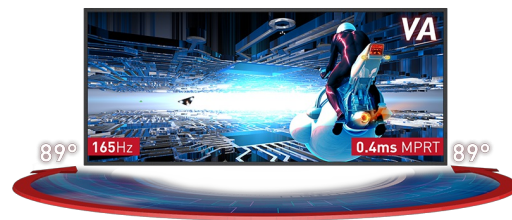

Immerse yourself in the game with the curved GB3467WQSU Red Eagle with FreeSync Premium

The 1500R curved VA panel with 165Hz refresh rate, 0.4ms MPRT and the 3440x1440 resolution, guarantees superb image quality and a comfortable and very realistic viewing experience.

The height adjustable stand ensures total flexibility for your perfect screen position. Customize the screen settings using the predefined and custom gaming modes along with the Black Tuner function to give you total control over the dark scenes and make sure details are always clearly visible.

KRYTÝ NÁVRH 1500R

Křivka obrazovky 1500R, inspirovaná křivkou lidského oka, zaručuje realistický a pohodlný zážitek ze sledování, který vám umožní ponořit do hry.

VA panel technology with 165Hz support and 0.4ms MPRT

The monitor guarantees excellent contrast ratio making all the nuances between the light and dark colours clearly visible and provides an outstanding 0.4ms Moving Picture Response Time (MPRT) with 165Hz support.