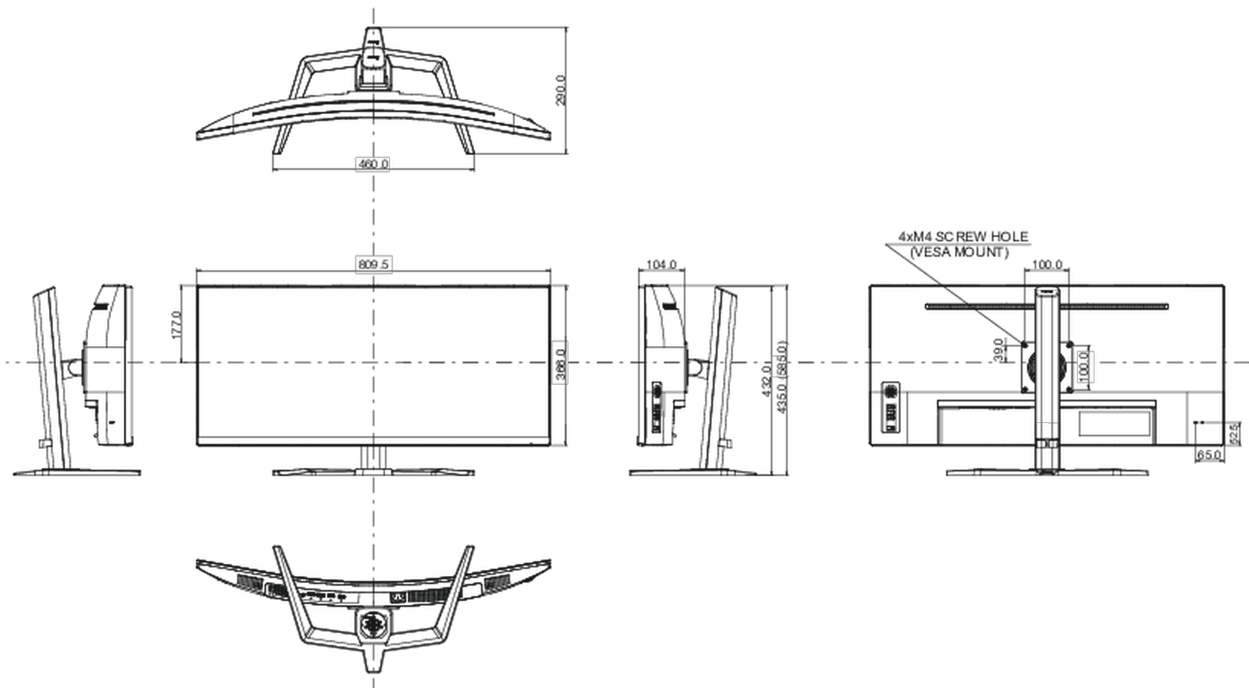

## 04 MECHANICAL

Display position adjustments	height, tilt
Height adjustment	150mm
Tilt angle	23° up; 5° down
VESA mounting	100 x 100mm

## 08 DIMENSIONS / WEIGHT

Product dimensions W x H x D	809.5 x 435 (585) x 290mm
Box dimensions W x H x D	900 x 480 x 236mm
Weight (without box)	12.4kg
Weight (without stand)	9.4kg
EAN code	4948570121427