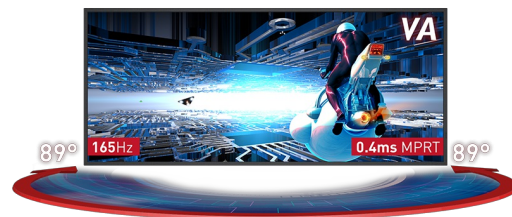

### Immerse yourself in the game with the curved GB3467WQSU Red Eagle with FreeSync Premium

The 1500R curved VA panel with 165Hz refresh rate, 0.4ms MPRT and the 3440x1440 resolution, guarantees superb image quality and a comfortable and very realistic viewing experience.

The height adjustable stand ensures total flexibility for your perfect screen position. Customize the screen settings using the predefined and custom gaming modes along with the Black Tuner function to give you total control over the dark scenes and make sure details are always clearly visible.

#### CURVED DESIGN 1500R

The 1500R curvature of the screen guarantees a realistic and comfortable viewing experience allowing you to really immerse yourself in the game.

## 01 DISPLAY CHARACTERISTICS

Diagonal	34", 86.4cm
Panel	VA LED, matte finish
Curved	1500R
Native resolution	3440 x 1440 @165Hz (4.9 megapixel UWQHD, DisplayPort)
Aspect ratio	21:9
Panel brightness	550 cd/m <sup>2</sup>
Static contrast	3000:1
Advanced contrast	80M:1
Response time (MPRT)	0.4ms
Viewing zone	horizontal/vertical: 178°/178°, right/left: 89°/89°, up/down: 89°/89°
Colour support	16.7mIn 8bit
Horizontal Sync	30 - 160kHz
Viewable area W x H	797.22 x 333.72mm, 31.4 x 13.1"
Pixel pitch	0.232mm
Colour	matte, black