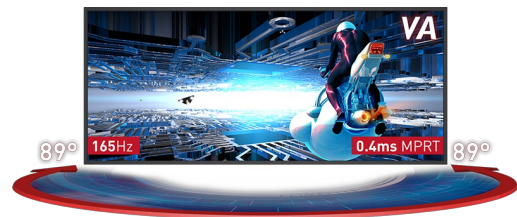

VA panel technology with 165Hz support and 0.4ms MPRT

The monitor guarantees excellent contrast ratio making all the nuances between the light and dark colours clearly visible and provides an outstanding 0.4ms Moving Picture Response Time (MPRT) with 165Hz support.