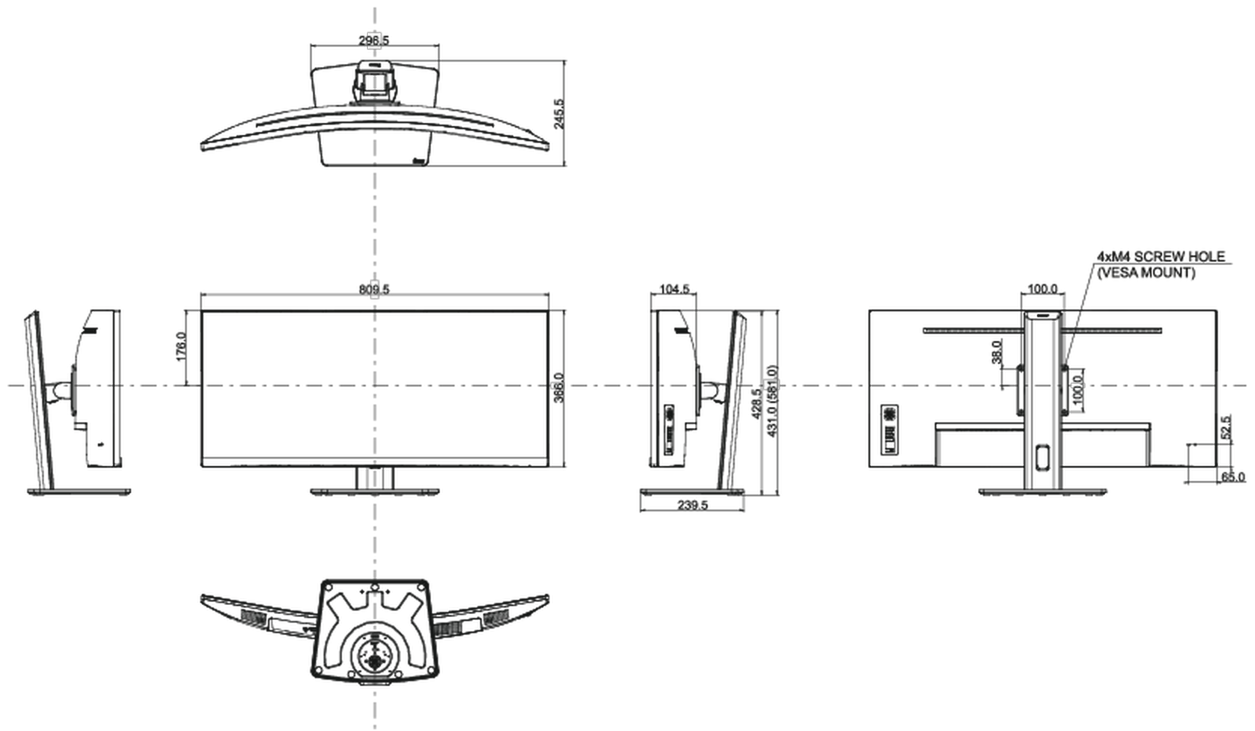

## 04 MECHANICAL

Display position adjustments	height, tilt
Height adjustment	150mm
Tilt angle	23° up; 5° down
VESA mounting	100 x 100mm
Cable management system	yes

## 08 DIMENSIONS / WEIGHT

Product dimensions W x H x D	809.5 x 431 (581) x 245.5mm
Box dimensions W x H x D	900 x 480 x 236mm
Weight (without box)	9.4kg
Weight (with box)	12.4kg
EAN code	4948570121410

All trademarks and registered trademarks acknowledged. E & O E. Specification subject to change without notice. All LCD's comply with ISO-9241-307:2008 in connection with pixel defects.