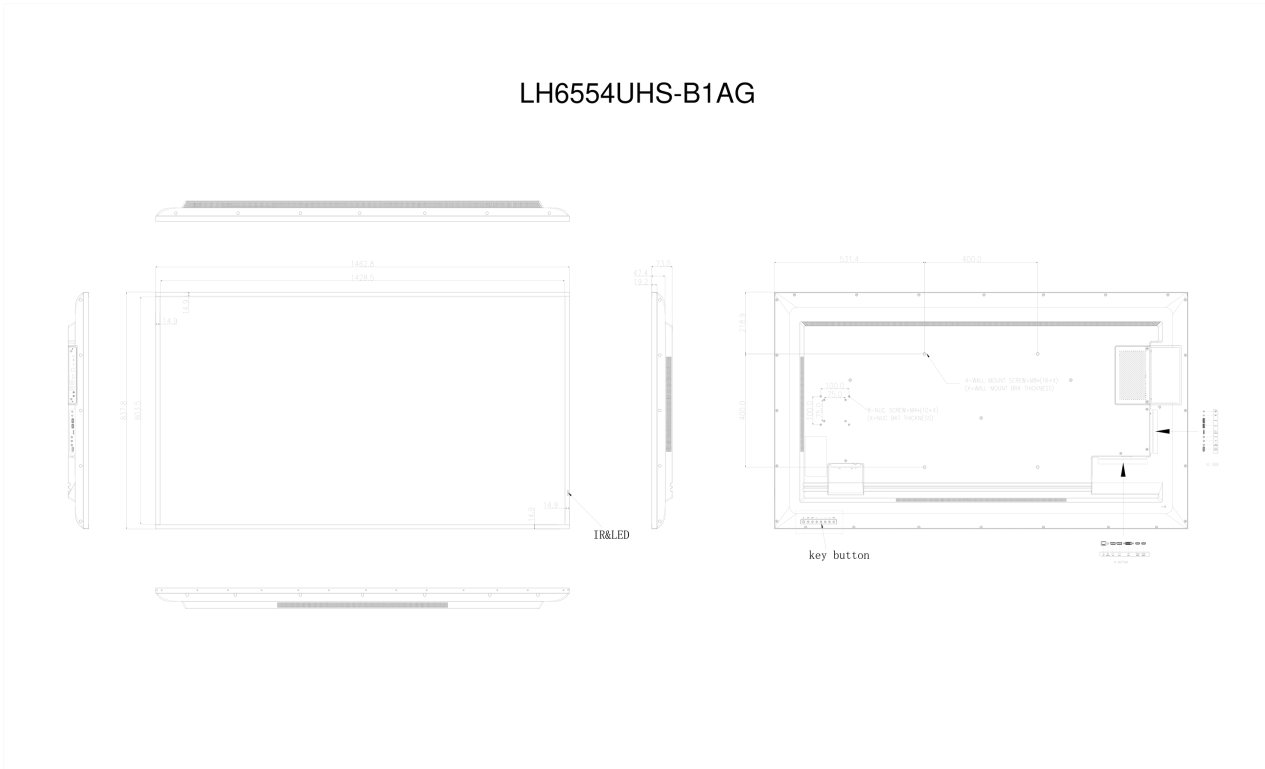

LH6554UHS-B1AG

All trademarks and registered trademarks acknowledged. E & O E. Specification subject to change without notice. All LCD's comply with ISO-9241-307:2008 in connection with pixel defects.

© IIYAMA CORPORATION. ALL RIGHTS RESERVED