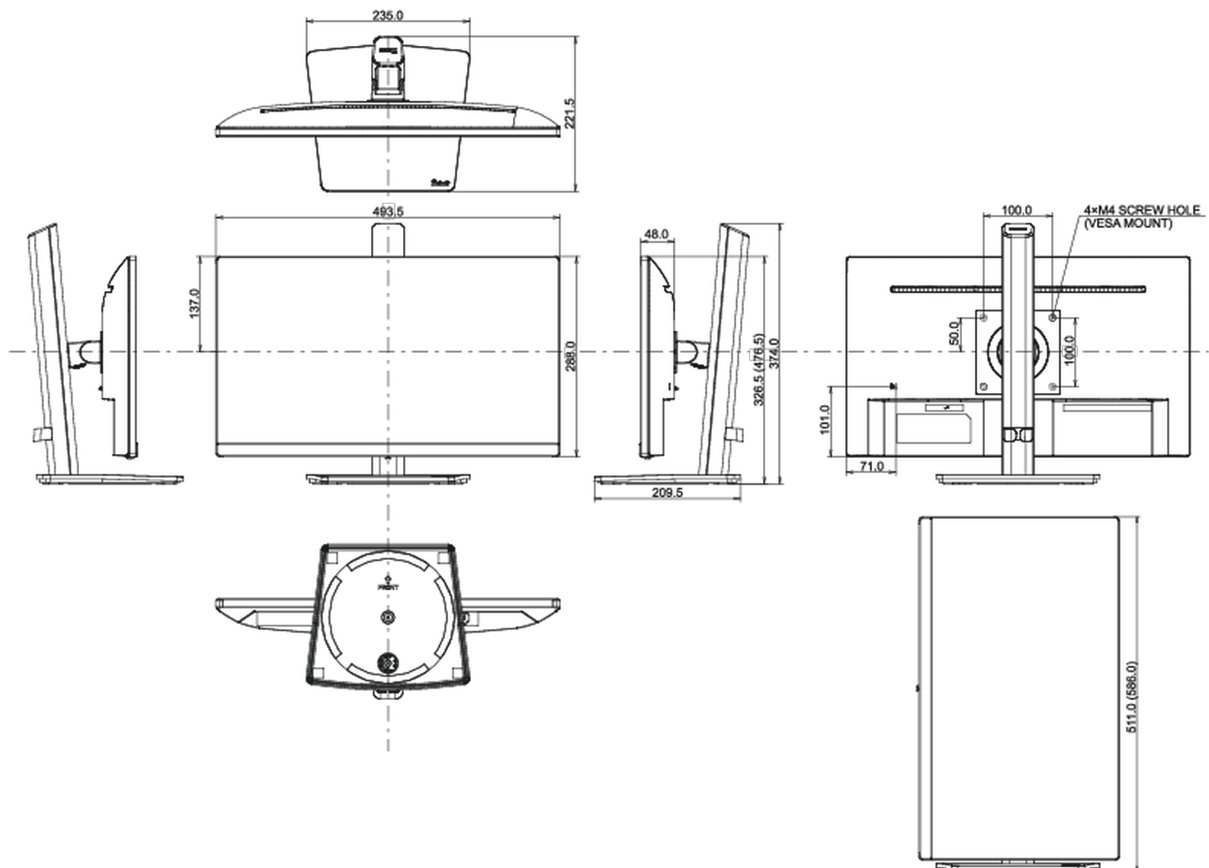

Cable management system

yes

05 ACCESSORIES INCLUDED

Cables

power, USB, HDMI

Other

quick start guide, safety guide

06 POWER MANAGEMENT

Power supply unit

internal

Power supply

AC 100 - 240V, 50/60Hz

Power usage

13W typical, 0.5W stand by, 0.3W off mode

07 SUSTAINABILITY

Regulations

CE, TÜV-Bauart, VCCI-B, PSE, RoHS support, ErP, WEEE, REACH, UKCA

Energy efficiency class (Regulation (EU) 2017/1369)

D

REACH SVHC

above 0.1%: Lead

08 DIMENSIONS / WEIGHT

Product dimensions W x H x D

493.5 x 326.5 (476.5) x 209.5mm

Box dimensions W x H x D

615 x 125 x 400mm

Weight (without box)

4.2kg

Weight (with box)

5.0kg

EAN code

4948570121946