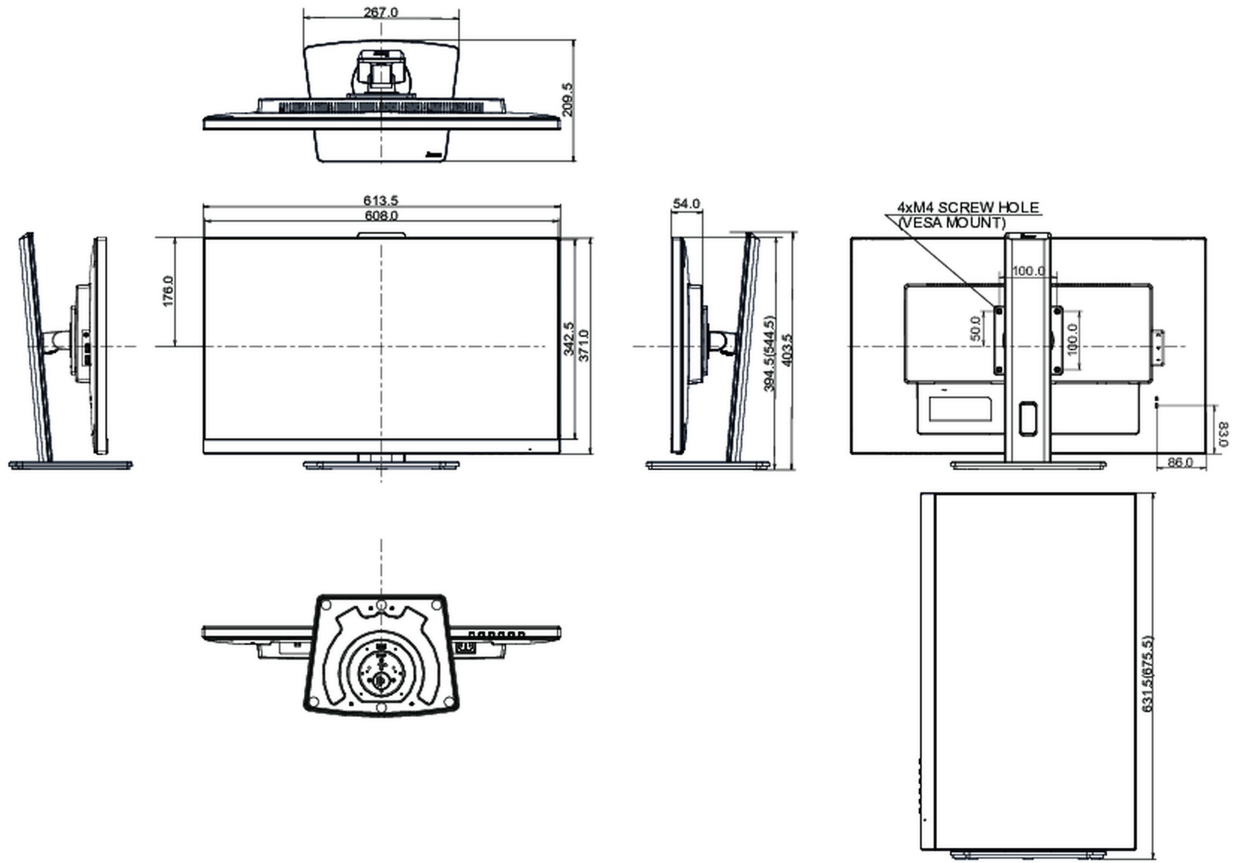

04 MECHANICAL

Display position adjustments	height, swivel, tilt, pivot (rotation both sides)
Height adjustment	150mm
Rotation (PIVOT function)	90°
Swivel stand	90°; 45° left; 45° right
Tilt angle	23° up; 5° down
VESA mounting	100 x 100mm

Cable management system yes

05 ACCESSORIES INCLUDED

Cables	power, HDMI, DP, USB-C
Other	quick start guide, safety guide

06 POWER MANAGEMENT

Power supply unit	internal
Power supply	AC 100 - 240V, 50/60Hz
Power usage	21W typical, 0.5W stand by, 0.3W off mode

08 DIMENSIONS / WEIGHT

Product dimensions W x H x D	613.5 x 394.5 (544.5) x 209.5mm
Box dimensions W x H x D	693 x 170 x 446mm
Weight (without box)	6.8kg
Weight (with box)	8.4kg
EAN code	4948570121663

All trademarks and registered trademarks acknowledged. E & O E. Specification subject to change without notice. All LCD's comply with ISO-9241-307:2008 in connection with pixel defects.