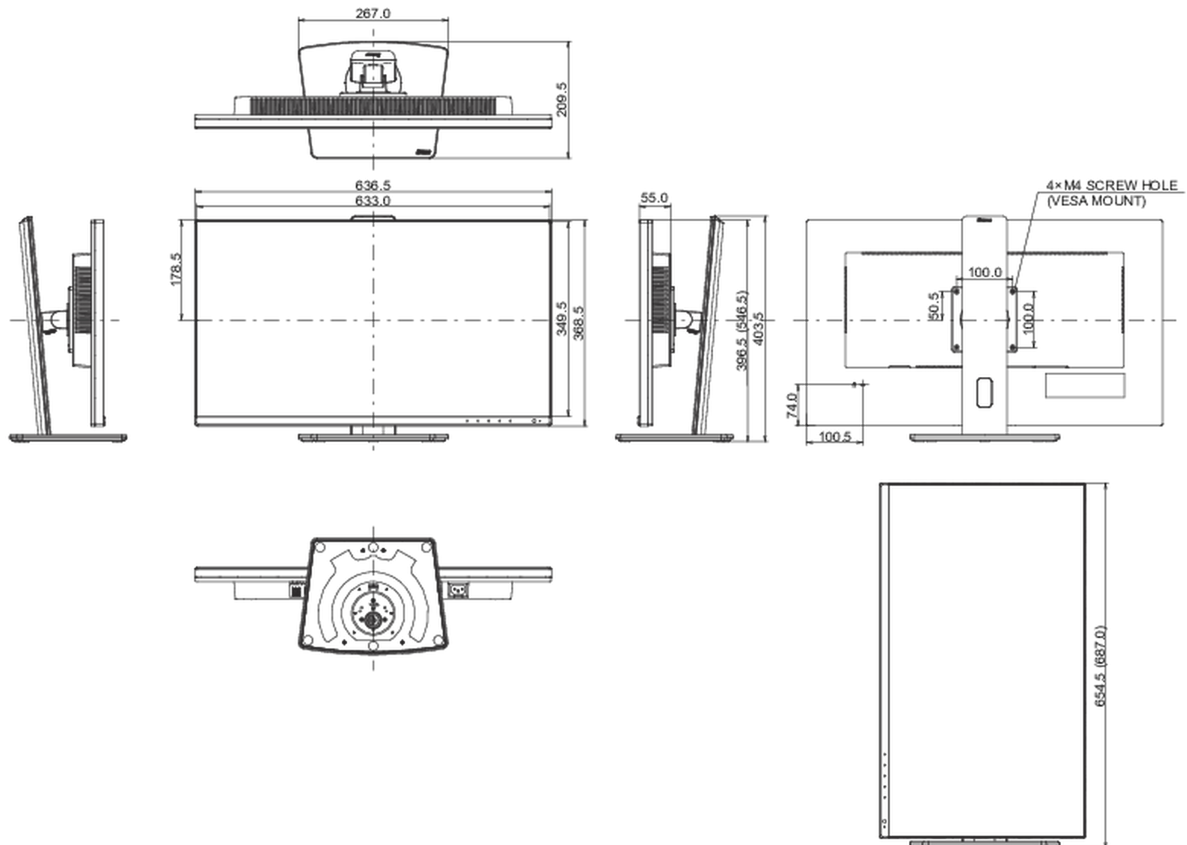

## 04 MECHANICAL

Display position adjustments	height, swivel, tilt, pivot (rotation both sides)
Height adjustment	150mm
Rotation (PIVOT function)	90°
Swivel stand	90°; 45° left; 45° right
Tilt angle	23° up; 5° down
VESA mounting	100 x 100mm
Cable management system	yes

## 08 DIMENSIONS / WEIGHT

Product dimensions W x H x D	636.5 x 396.5 (546.5) x 209.5mm
Box dimensions W x H x D	723 x 436 x 163mm
Weight (without box)	6.9kg
Weight (with box)	8.9kg
EAN code	4948570121519