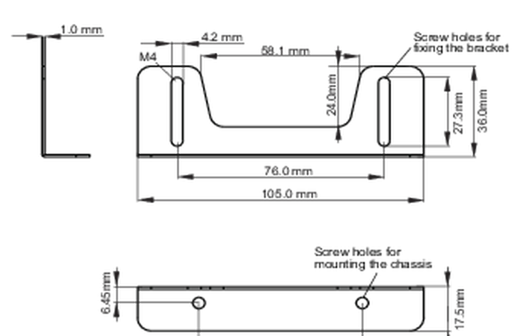

### 01 ESPECIFICACIÓN TÉCNICA

Tipo

mounitng bracket

#### ● Bracket dimensions

<Bracket A>

<Bracket B>

### 02 DIMENSIONES / PESO

● Bracket dimensions

03 INFORMACIÓN RELACIONADA

Productos relacionados

[ProLite TF1615MC-B1](#)

All trademarks and registered trademarks acknowledged. E & O E. Specification subject to change without notice. All LCD's comply with ISO-9241-307:2008 in connection with pixel defects.