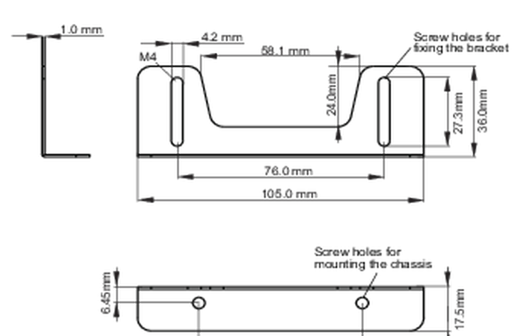

### 01 TECHNICAL SPECIFICATION

Type mounting bracket

#### ● Bracket dimensions

<Bracket A>

<Bracket B>

### 02 DIMENSIONS / WEIGHT

● Bracket dimensions

03 RELATED INFORMATION

Related products

[ProLite TF1615MC-B1](#)

All trademarks and registered trademarks acknowledged. E & O E. Specification subject to change without notice. All LCD's comply with ISO-9241-307:2008 in connection with pixel defects.