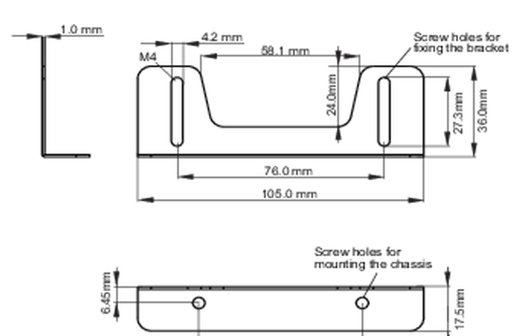

● Bracket dimensions

<Bracket A>

<Bracket B>

02 DIMENZIJE / TEŽINA

● Bracket dimensions**03 POVEZANE INFORMACIJE**

Srodni proizvodi

[ProLite TF1615MC-B1](#)

All trademarks and registered trademarks acknowledged. E & O E. Specification subject to change without notice. All LCD's comply with ISO-9241-307:2008 in connection with pixel defects.