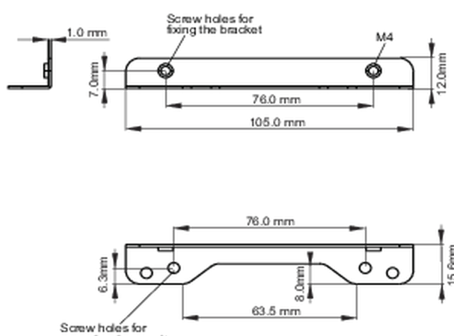

● Bracket dimensions

<Bracket A>

<Bracket B>

02 DIMENZIJE / TEŽINA

● Bracket dimensions**03 POVEZANE INFORMACIJE**

Srodni proizvodi

[ProLite TF1615MC-B1](#)

All trademarks and registered trademarks acknowledged. E & O E. Specification subject to change without notice. All LCD's comply with ISO-9241-307:2008 in connection with pixel defects.