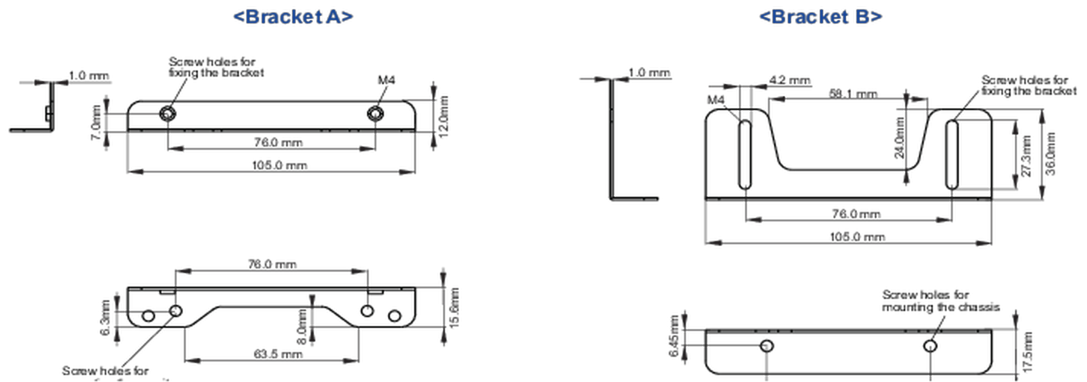

● Bracket dimensions

<Bracket A>

<Bracket B>

02 DIMENZIJE / TEŽINA

● Bracket dimensions**03 POVEZANE INFORMACIJE**

Srodni proizvodi

[ProLite TF1615MC-B1](#)

All trademarks and registered trademarks acknowledged. E & O E. Specification subject to change without notice. All LCD's comply with ISO-9241-307:2008 in connection with pixel defects.