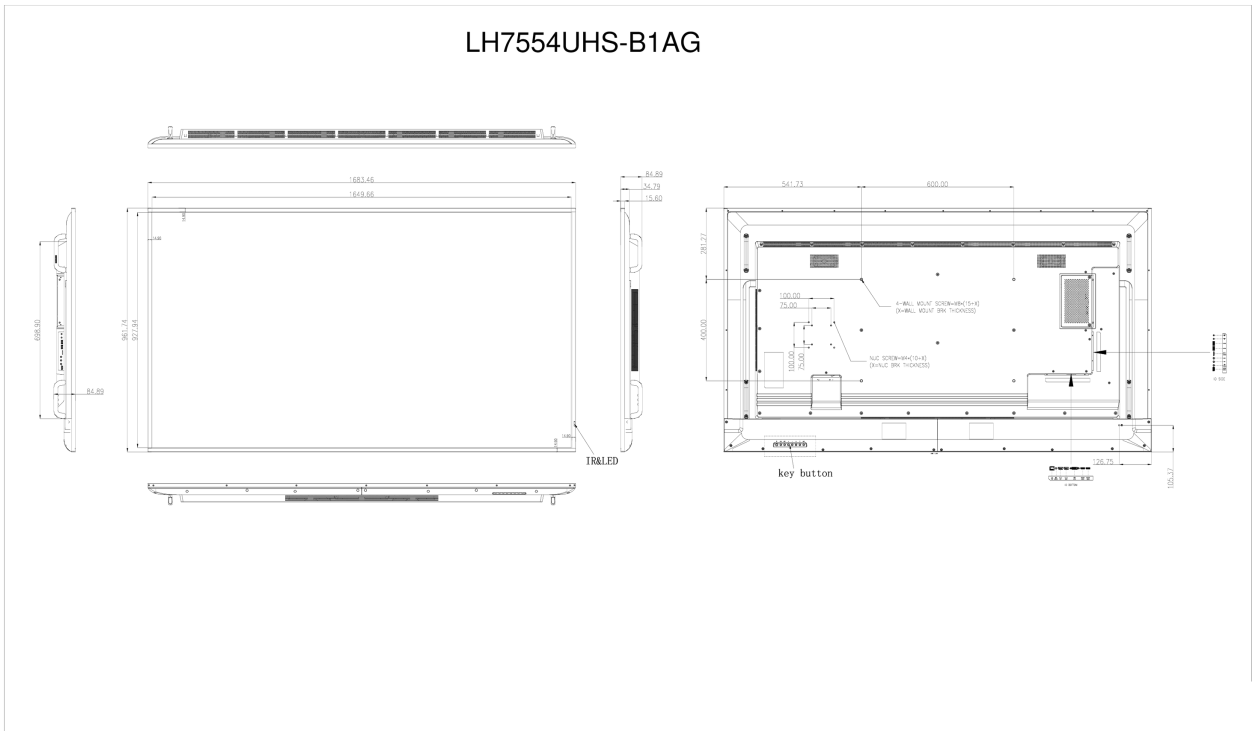

LH7554UHS-B1AG

All trademarks and registered trademarks acknowledged. E & O E. Specification subject to change without notice. All LCD's comply with ISO-9241-307:2008 in connection with pixel defects.

© IYAMA CORPORATION. ALL RIGHTS RESERVED