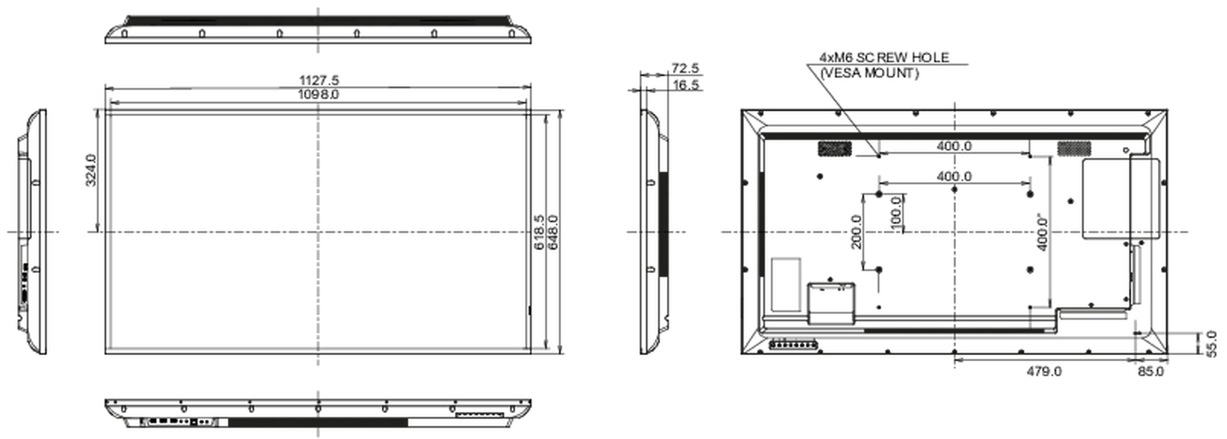

08 SUSTAINABILITY

Regulations	CB, CE, TÜV-Bauart, EAC, RoHS support, ErP, WEEE, REACH
Energy efficiency class (Regulation (EU) 2017/1369)	G
REACH SVHC	above 0.1%: Lead

09 DIMENSIONS / WEIGHT

Product dimensions W x H x D	1127.6 x 648.2 x 72.5mm
Box dimensions W x H x D	1245 x 790 x 148mm
Weight (without box)	13.2kg
Weight (with box)	17.9kg
EAN code	4948570120949