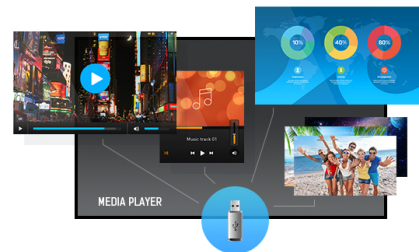

50" Professional Digital Signage display with 4K UHD resolution

Set in a slim bezel, the iiyama LE5041UHS is a professional digital signage display offering 18/7 operating time and landscape orientation.

The 4K UHD resolution (3840x2160) provides exceptional colour and image performance. With the built-in media player you can play your favourite music and show your most beautiful videos, photos and images directly on screen.

Media player

Play your favourite music and show your most beautiful videos, photos and images directly on screen from a flash drive or internal memory with the built-in media player.

01 DISPLAY CHARACTERISTICS

Design	Thin bezel
Diagonal	49.5", 125.7cm
Panel	VA, haze haze 2%
Native resolution	3840 x 2160 (8.3 megapixel 4K UHD)
Aspect ratio	16:9
Panel brightness	350 cd/m ²
Static contrast	5000:1
Response time (GTG)	9ms
Viewing zone	horizontal/vertical: 178°/178°, right/left: 89°/89°, up/down: 89°/89°
Colour support	1.07B 10bit (8bit + Hi-FRC) (NTSC 72%)
Horizontal Sync	30 - 83kHz
Viewable area W x H	1096 x 616.4mm, 43.1 x 24.3"
Pixel pitch	0.285mm
Bezel colour and finish	black, glossy