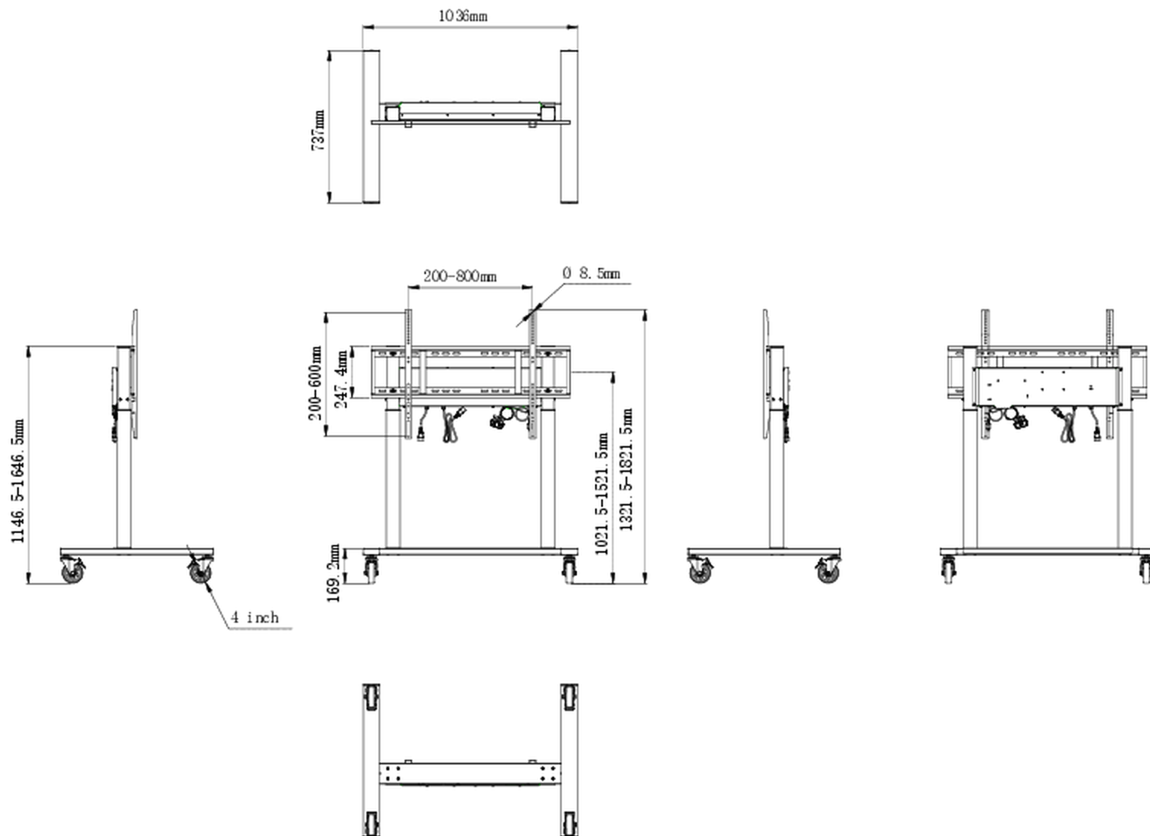

Double column electric floor lift on wheels

An anti-collision electric trolley for large format displays up to VESA 800x600mm. This product is unique because of its screen flexibility and installation ease, within just five steps the product is installed and ready for use in any meeting area.

This mobile stand with electrical 500mm height adjustment provides a continuous and silent adjustment, controlled directly from a compatible iiyama TE SERIES display or with the attached control pad. The 4-inch muting castor omni directional wheels make it easy and save to move the car around. The integrated screen bracket supports most VESA patterns, making this floor lift suitable for every display up to 86" with a max. weight of 80kg.

01 SPECIFIKACE

Height adjustment	500mm, Centre of the screen is 1021.5 - 1521.5mm
Váha max.	80kg / monitor
VESA maximum	800 x 600mm
Extra	cable clips, customized cables (USB cable, remote controller, two power extension cables)

02 ROZMĚRY / HMOTNOST

Rozměry výrobku Š x V x D 1036 x 1298 to 1798 x 737mm

Rozměry balení Š x V x D 1123 x 1123 x 132mm

Váha (bez balení) 32.4kg

Váha (s balením) 37.1kg

EAN code 4948570033126

Všechny ochranné známky jsou registrovány a chráněny. Vyhrazené právo na změny. Veškeré ploché panely LCD splňují normu ISO-9241-307:2008 v oblasti počtu vadných pixelů.