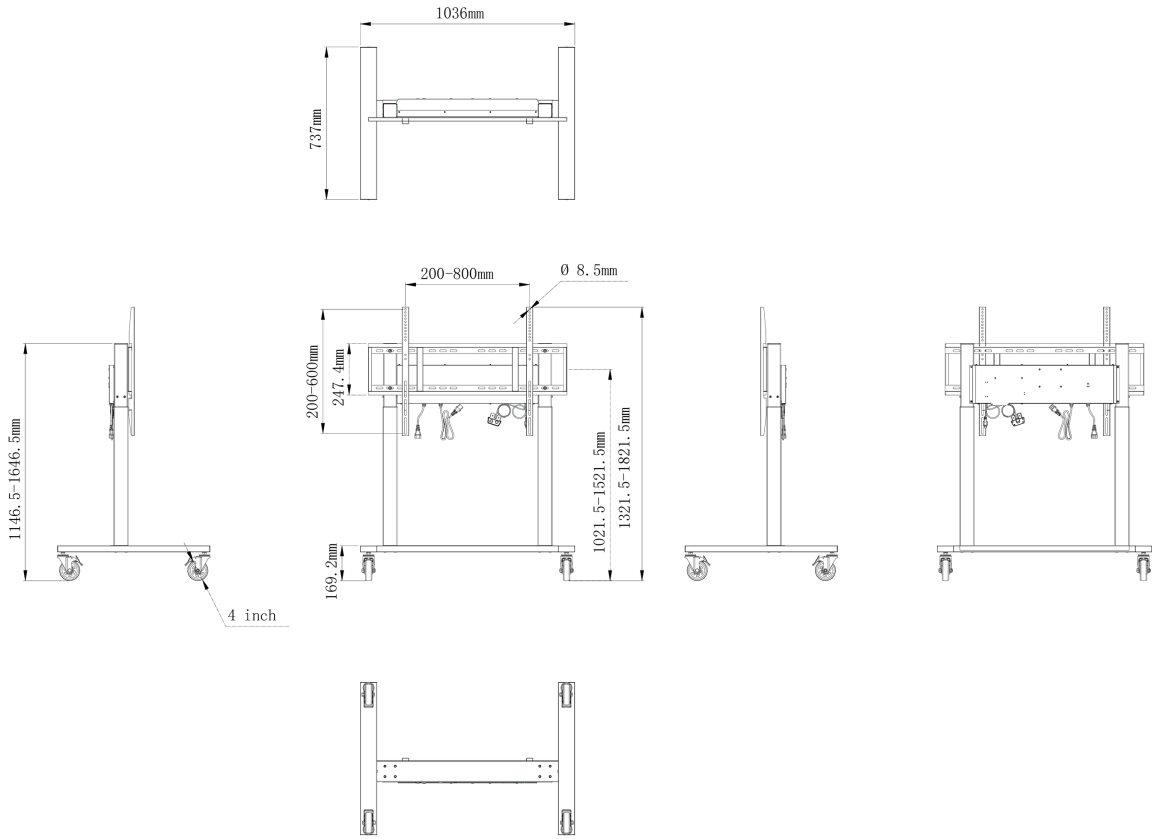

Double column electric floor lift on wheels

An anti-collision electric trolley for large format displays up to VESA 800x600mm. This product is unique because of its screen flexibility and installation ease, within just five steps the product is installed and ready for use in any meeting area.

This mobile stand with electrical 500mm height adjustment provides a continuous and silent adjustment, controlled directly from a compatible iiyama TE SERIES display or with the attached control pad. The 4-inch muting castor omni directional wheels make it easy and save to move the car around. The integrated screen bracket supports most VESA patterns, making this floor lift suitable for every display up to 86" with a max. weight of 80kg.

01 TECHNICAL SPECIFICATION

Height adjustment	500mm, Centre of the screen is 1021.5 - 1521.5mm
Max weight capacity	80kg / monitor
VESA maximum	800 x 600mm
Extra	cable clips, customized cables (USB cable, remote controller, two power extension cables)

02 DIMENSIONS / WEIGHT

Product dimensions W x H x D 1036 x 1298 to 1798 x 737mm

Box dimensions W x H x D 1123 x 1123 x 132mm

Weight (without box) 32.4kg

Weight (with box) 37.1kg

EAN code 4948570033126

All trademarks and registered trademarks acknowledged. E & O E. Specification subject to change without notice. All LCD's comply with ISO-9241-307:2008 in connection with pixel defects.