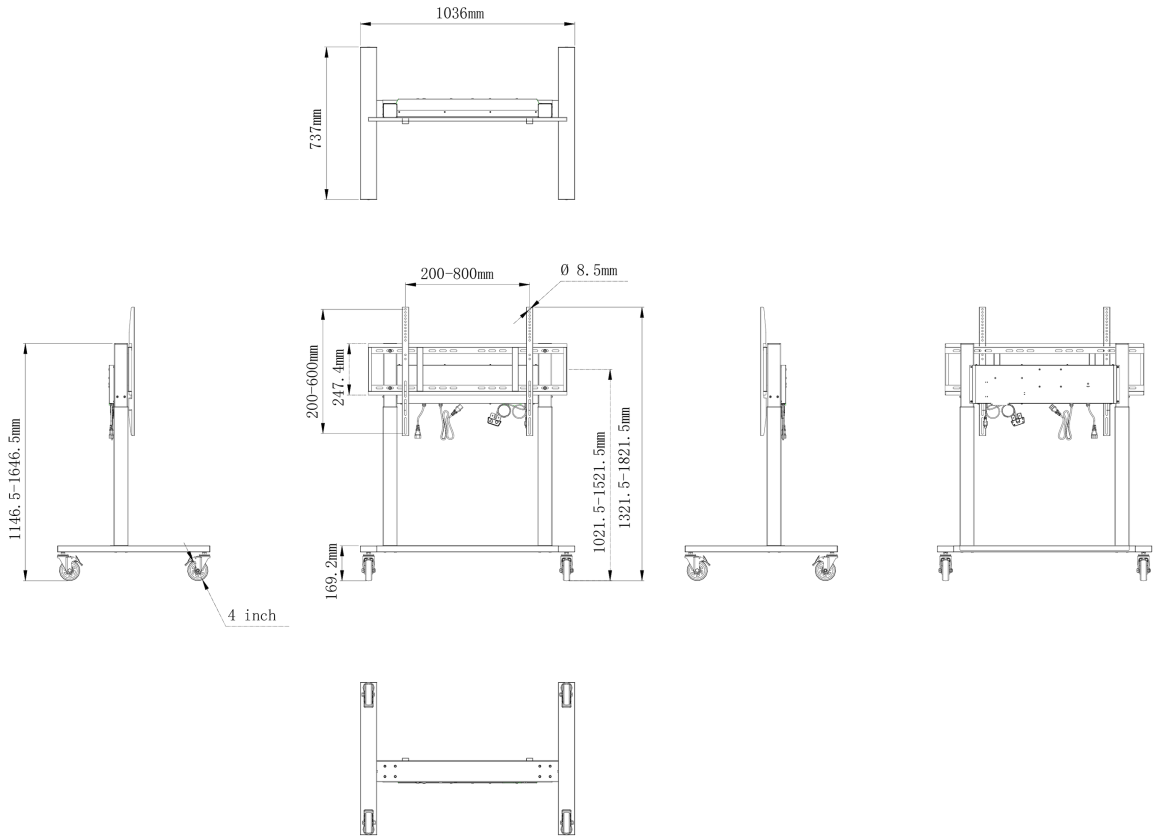

01 TECHNICAL SPECIFICATION

Height adjustment	500mm, Centre of the screen is 1021.5 - 1521.5mm
Max weight capacity	80kg / monitor
VESA maximum	800 x 600mm
Extra	cable clips, customized cables (USB cable, remote controller, two power extension cables)

02 DIMENSIONS / WEIGHT

Product dimensions W x H x D 1036 x 1298 to 1798 x 737mm

Box dimensions W x H x D 1123 x 1123 x 132mm

Weight (without box) 32.4kg

Weight (with box) 37.1kg

EAN code 4948570033126

All trademarks and registered trademarks acknowledged. E & O E. Specification subject to change without notice. All LCD's comply with ISO-9241-307:2008 in connection with pixel defects.