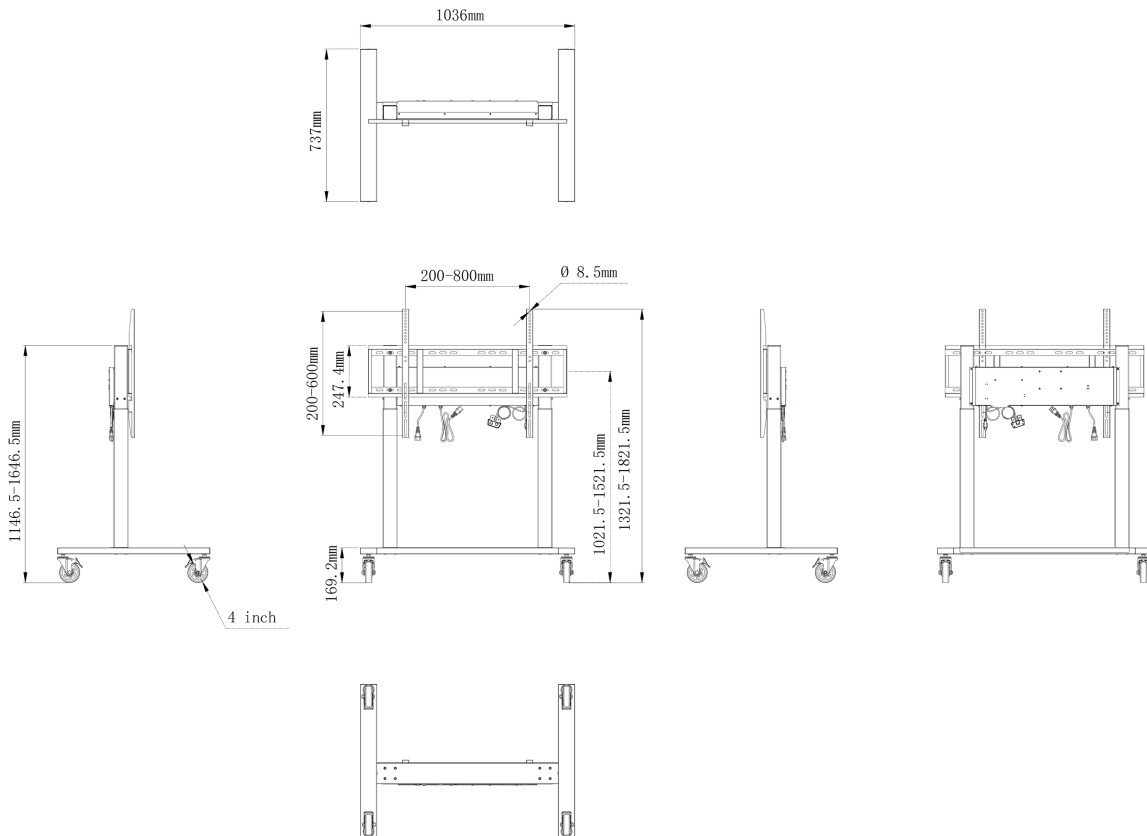

Double column electric floor lift on wheels

An anti-collision electric trolley for large format displays up to VESA 800x600mm. This product is unique because of its screen flexibility and installation ease, within just five steps the product is installed and ready for use in any meeting area.

This mobile stand with electrical 500mm height adjustment provides a continuous and silent adjustment, controlled directly from a compatible iiyama TE SERIES display or with the attached control pad. The 4-inch muting castor omni directional wheels make it easy and save to move the car around. The integrated screen bracket supports most VESA patterns, making this floor lift suitable for every display up to 86" with a max. weight of 80kg.

01 TECHNICAL SPECIFICATION

Height adjustment	500mm, Centre of the screen is 1021.5 - 1521.5mm
Max weight capacity	80kg / monitor
VESA maximum	800 x 600mm
Extra	cable clips, customized cables (USB cable, remote controller, two power extension cables)

02 DIMENSIONS / WEIGHT

Product dimensions W x H x D 1036 x 1298 to 1798 x 737mm

Box dimensions W x H x D 1123 x 1123 x 132mm

Weight (without box) 32.4kg

Weight (with box) 37.1kg

EAN code 4948570033126

All trademarks and registered trademarks acknowledged. E & O E. Specification subject to change without notice. All LCD's comply with ISO-9241-307:2008 in connection with pixel defects.