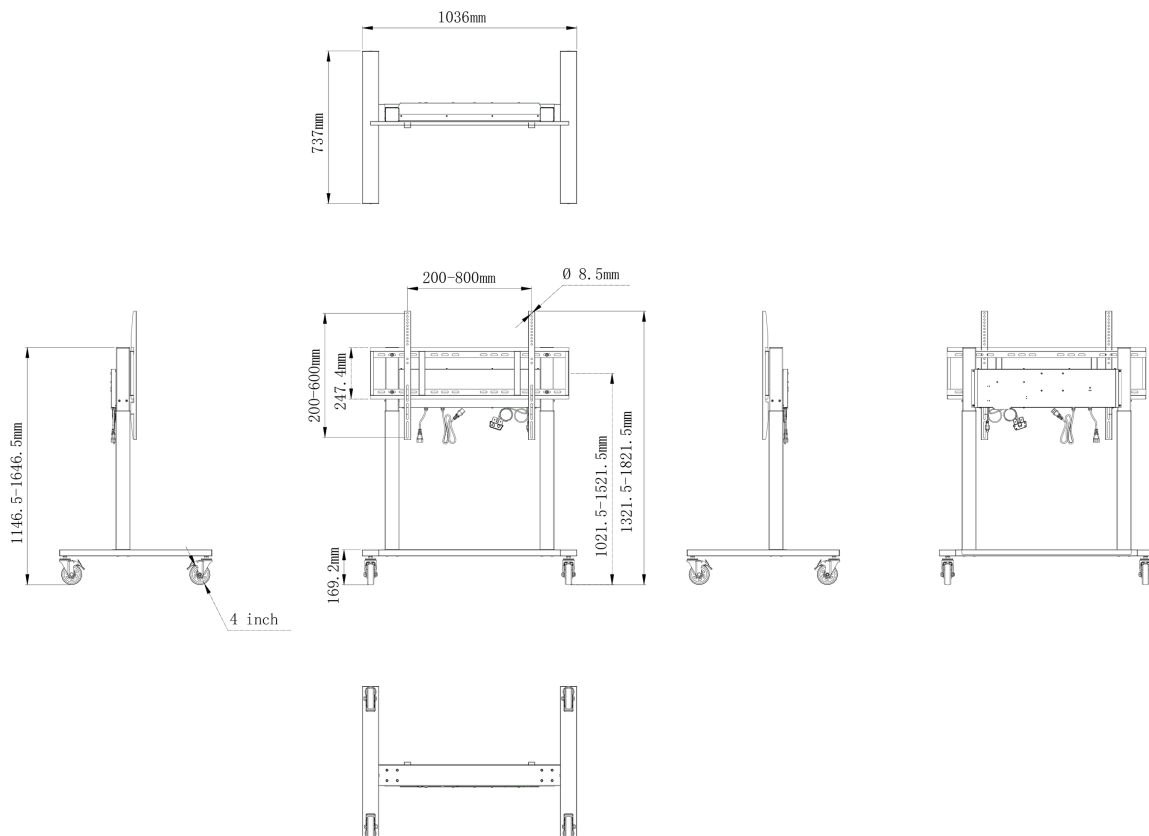

Double column electric floor lift on wheels

An anti-collision electric trolley for large format displays up to VESA 800x600mm. This product is unique because of its screen flexibility and installation ease, within just five steps the product is installed and ready for use in any meeting area.

This mobile stand with electrical 500mm height adjustment provides a continuous and silent adjustment, controlled directly from a compatible iiyama TE SERIES display or with the attached control pad. The 4-inch muting castor omni directional wheels make it easy and save to move the car around. The integrated screen bracket supports most VESA patterns, making this floor lift suitable for every display up to 86" with a max. weight of 80kg.

01 TECHNIKAI PARAMÉTEREK

Magasság beállítása	500mm, Centre of the screen is 1021.5 - 1521.5mm
Maximális teherbírás	80kg / monitor
VESA maximum	800 x 600mm
Extra	cable clips, customized cables (USB cable, remote controller, two power extension cables)

02 MÉRETEK / SÚLY

Termék méretei Sz x H x M 1036 x 1298 to 1798 x 737mm

Doboz mértéi Sz x H x M 1123 x 1123 x 132mm

Súly (doboz nélkül) 32.4kg

Súly (dobozsal) 37.1kg

EAN kód 4948570033126

All trademarks and registered trademarks acknowledged. E & O E. Specification subject to change without notice. All LCD's comply with ISO-9241-307:2008 in connection with pixel defects.