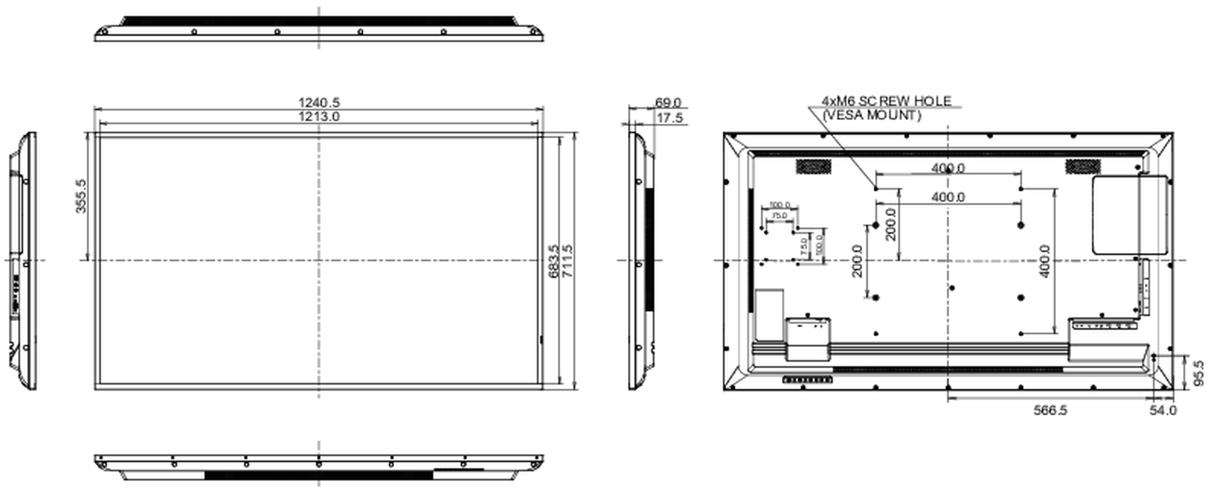

Producto dimensiones W x H x D	1240.5 x 711.5 x 69mm
Dimensiones de la caja (ancho x alto x fondo)	1370 x 850 x 156mm
Peso (sin caja)	14.7kg
Peso (con caja)	20.4kg
Código EAN	4948570120956

All trademarks and registered trademarks acknowledged. E & O E. Specification subject to change without notice. All LCD's comply with ISO-9241-307:2008 in connection with pixel defects.