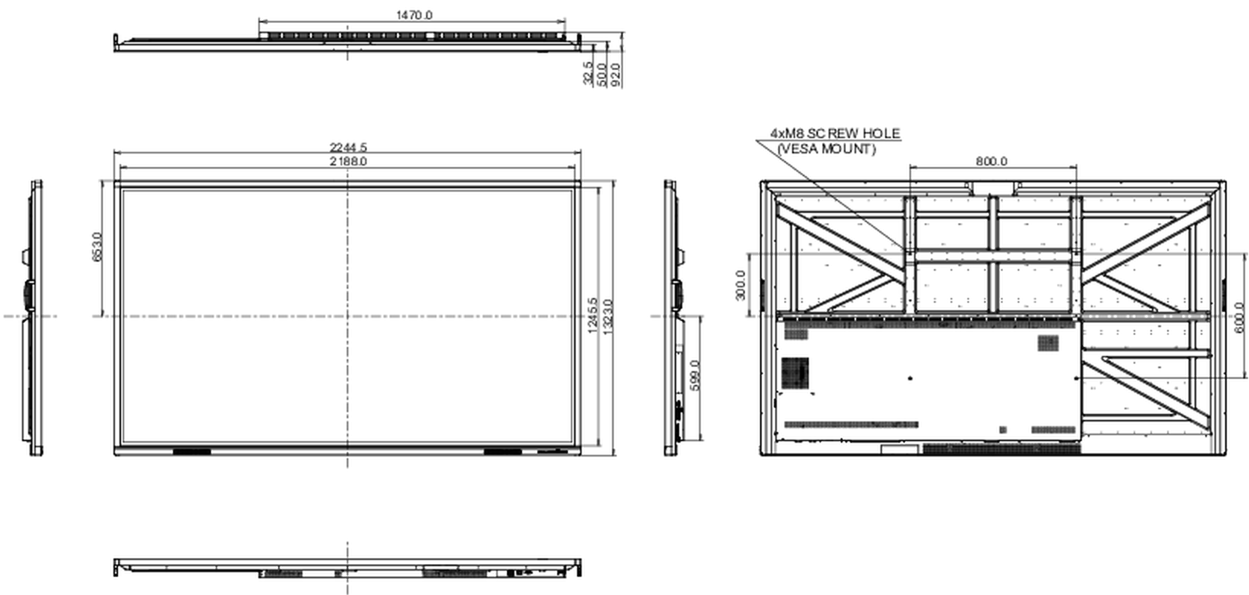

10 DIMENZIJE / TEŽINA

Dimenzije proizvoda Š x V x D 2245 x 1323 x 92mm

Dimenzije kutije Š x V x D 2406 x 1474 x 280mm

Težina (bez kutije) 98.5kg

Težina (sa kutijom) 128.1kg

EAN kod 4948570122875

All trademarks and registered trademarks acknowledged. E & O E. Specification subject to change without notice. All LCD's comply with ISO-9241-307:2008 in connection with pixel defects.