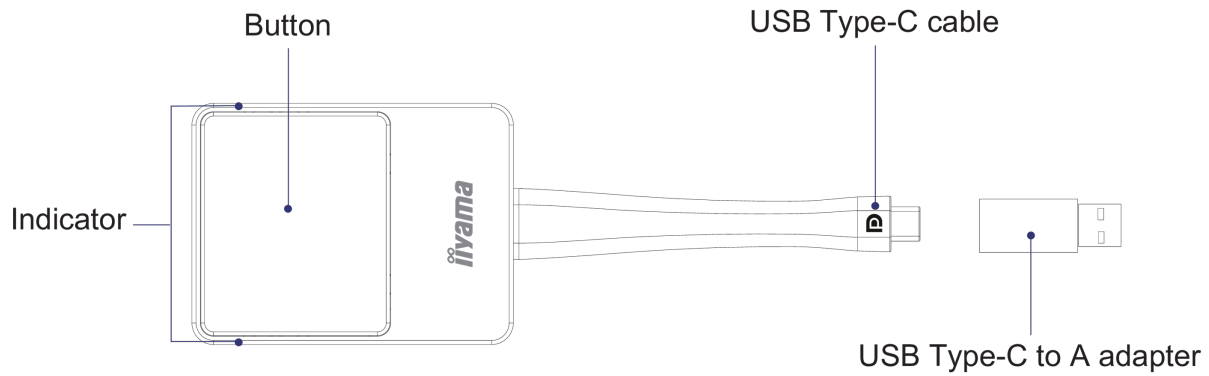

WP D002C

03 POWER-MANAGEMENT

Napájecí zdroj:	externí
Odběr energie:	4.5W typisch

04 UDRŽITELNOST

Předpisy	CE, RoHS support, WEEE, REACH

05 ROZMĚRY / HMOTNOST

Rozměry výrobku Š x V x D	57 x 175 x 17mm
Rozměry balení Š x V x D	100 x 123 x 33mm
Váha (bez balení)	0.81kg
Váha (s balením)	0.217kg
EAN code	4948570032891

WP D002C