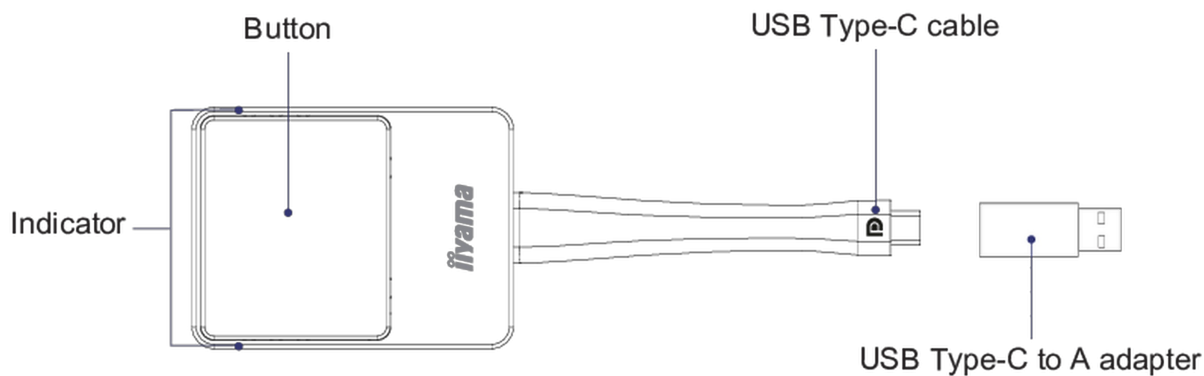

WP D002C

03 POWER-MANAGEMENT

Блок питания	внешний
Потребляемая мощность	4.5W стандарт

04 СТАНДАРТЫ

Сертификаты	CE, RoHS support, WEEE, REACH

05 РАЗМЕР / ВЕС

Размер продукта Ш x В x Г	57 x 175 x 17мм
Размер коробки Ш x В x Г	100 x 123 x 33мм
Вес (без упаковки)	0.81кг
Вес (с упаковкой)	0.217кг
EAN код	4948570032891

WP D002C