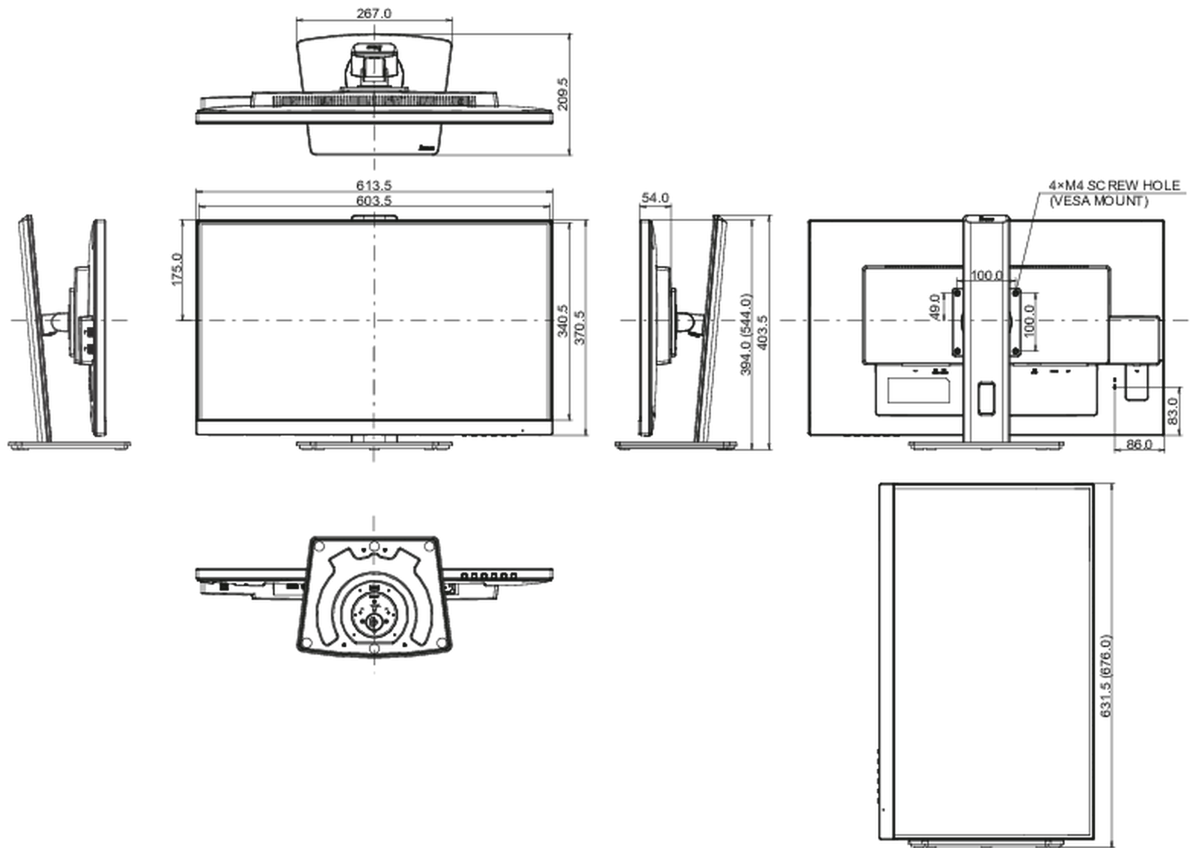

## 08 MÉRETEK / SÚLY

Termék méretei Sz x H x M	613.5 x 394 (544) x 209.5mm
Súly (doboz nélkül)	6.7kg
EAN kód	4948570121656

All trademarks and registered trademarks acknowledged. E & O E. Specification subject to change without notice. All LCD's comply with ISO-9241-307:2008 in connection with pixel defects.