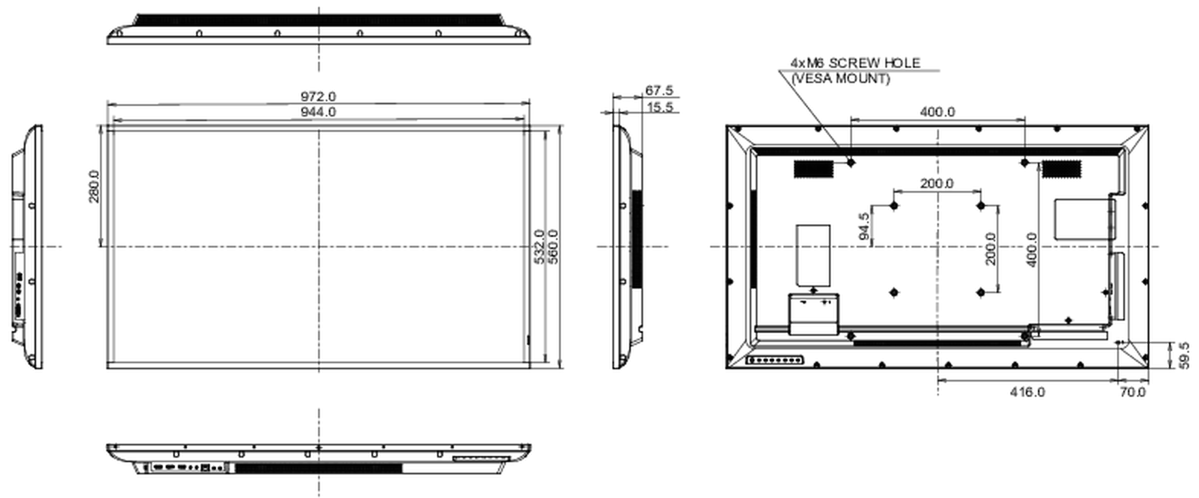

## 09 DIMENSIONS / WEIGHT

|                              |                    |
|------------------------------|--------------------|
| Product dimensions W x H x D | 972 x 560 x 67.5mm |
| Box dimensions W x H x D     | 1070 x 690 x 139mm |
| Weight (without box)         | 8.8kg              |
| Weight (with box)            | 12.3kg             |
| EAN code                     | 4948570120925      |