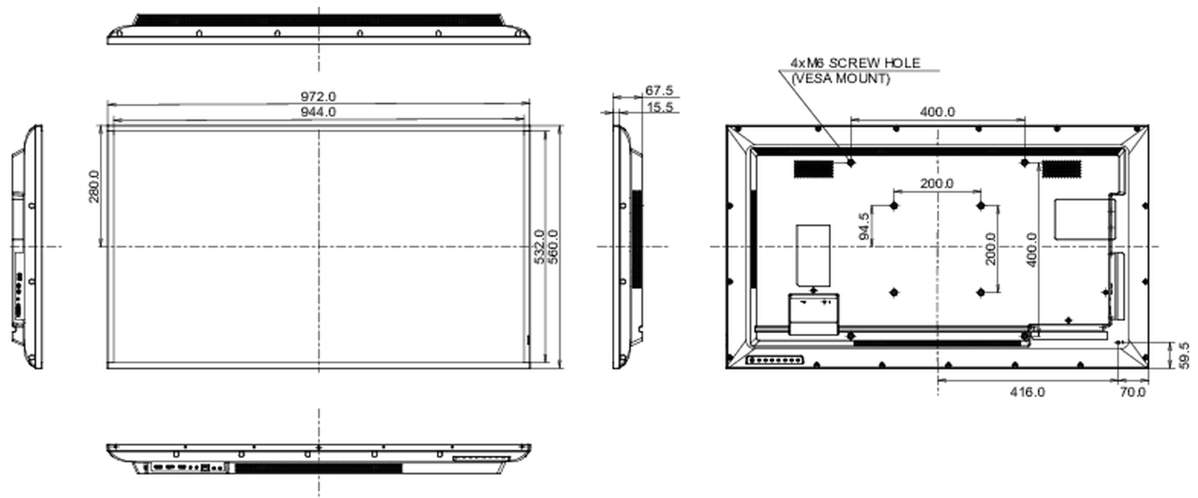

Producto dimensiones W x H x D	972 x 560 x 67.5mm
Dimensiones de la caja (ancho x alto x fondo)	1070 x 690 x 139mm
Peso (sin caja)	8.8kg
Peso (con caja)	12.3kg
Código EAN	4948570120925

All trademarks and registered trademarks acknowledged. E & O E. Specification subject to change without notice. All LCD's comply with ISO-9241-307:2008 in connection with pixel defects.