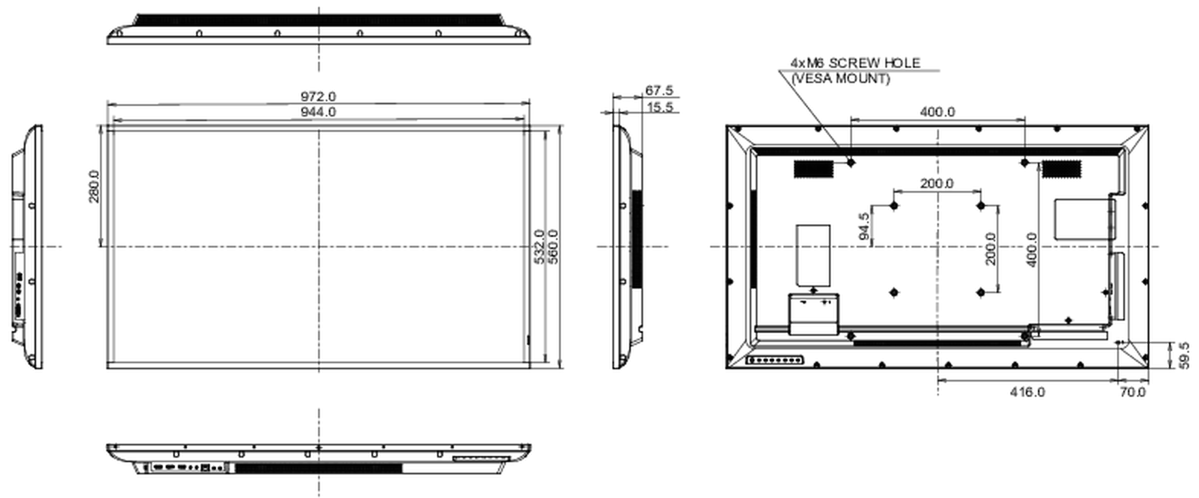

08 SUSTAINABILITY

Regulations	CB, CE, TÜV-Bauart, EAC, RoHS support, ErP, WEEE, REACH
Energy efficiency class (Regulation (EU) 2017/1369)	G
REACH SVHC	above 0.1%: Lead

09 DIMENSIONS / WEIGHT

Product dimensions W x H x D	972 x 560 x 67.5mm
Box dimensions W x H x D	1070 x 690 x 139mm
Weight (without box)	8.8kg
Weight (with box)	12.3kg
EAN code	4948570120925