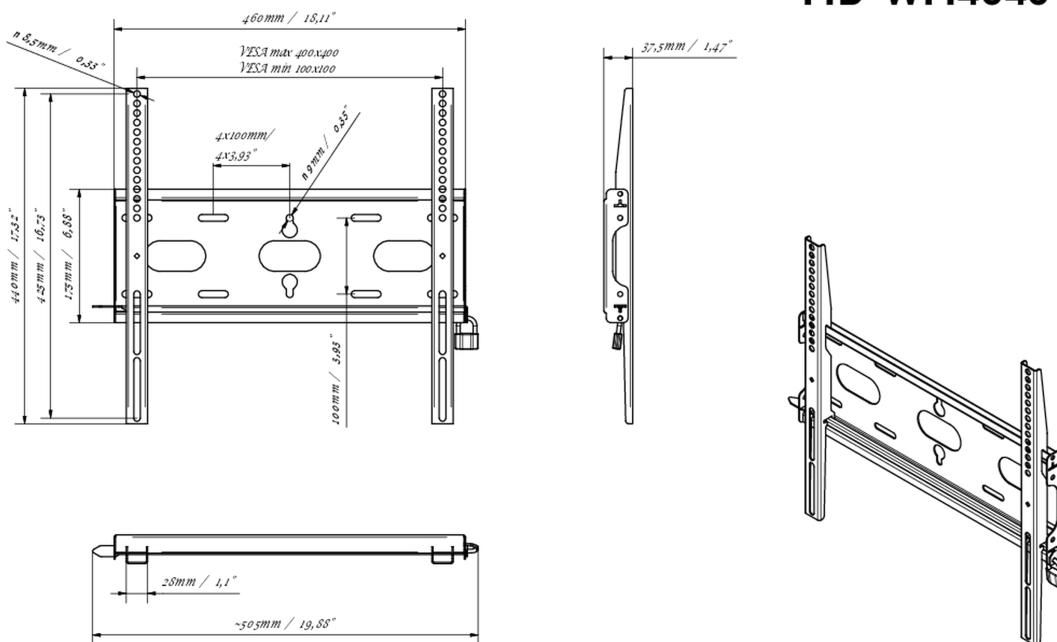

## Universal wall mount, up to VESA 400x400mm, max. 125kg

With the easy and quick fixation system, this wall mount guarantees safe usage in environments like schools and other public utility buildings.

### 01 DEVICE

Type Wall Mount

### 02 TECHNICAL SPECIFICATION

Max weight capacity	125kg / monitor
VESA minimum	100 x 100mm
VESA maximum	400 x 400mm

## 03 DIMENSIONS / WEIGHT

Product dimensions W x H x D 460 x 440 x 37.5mm

Box dimensions W x H x D 205 x 505 x 38mm

Weight (without box) 1.8kg

Weight (with box) 2.5kg

EAN code 5902841107281