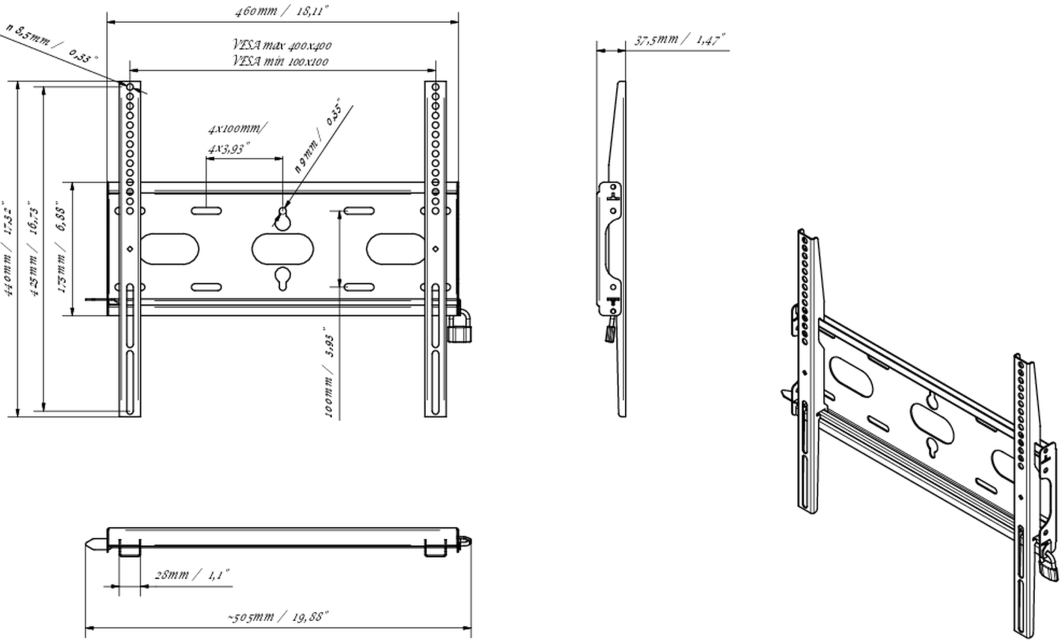

MD-WM4040

All trademarks and registered trademarks acknowledged. E & O E. Specification subject to change without notice. All LCD's comply with ISO-9241-307:2008 in connection with pixel defects.

© IYAMA CORPORATION. ALL RIGHTS RESERVED