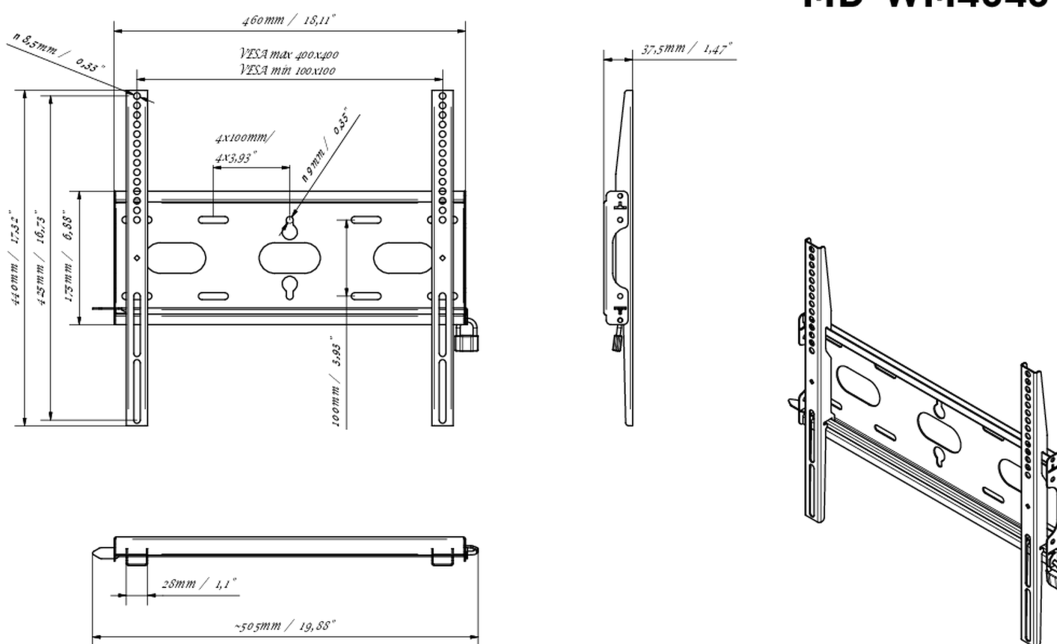

Universal wall mount, up to VESA 400x400mm, max. 125kg

With the easy and quick fixation system, this wall mount guarantees safe usage in environments like schools and other public utility buildings.

01 DEVICE

Type Wall Mount

02 TECHNICAL SPECIFICATION

Max weight capacity	125kg / monitor
VESA minimum	100 x 100mm
VESA maximum	400 x 400mm

MD-WM4040

03 DIMENSIONS / WEIGHT

Product dimensions W x H x D	460 x 440 x 37.5mm
Box dimensions W x H x D	205 x 505 x 38mm
Weight (without box)	1.8kg
Weight (with box)	2.5kg
EAN code	5902841107281