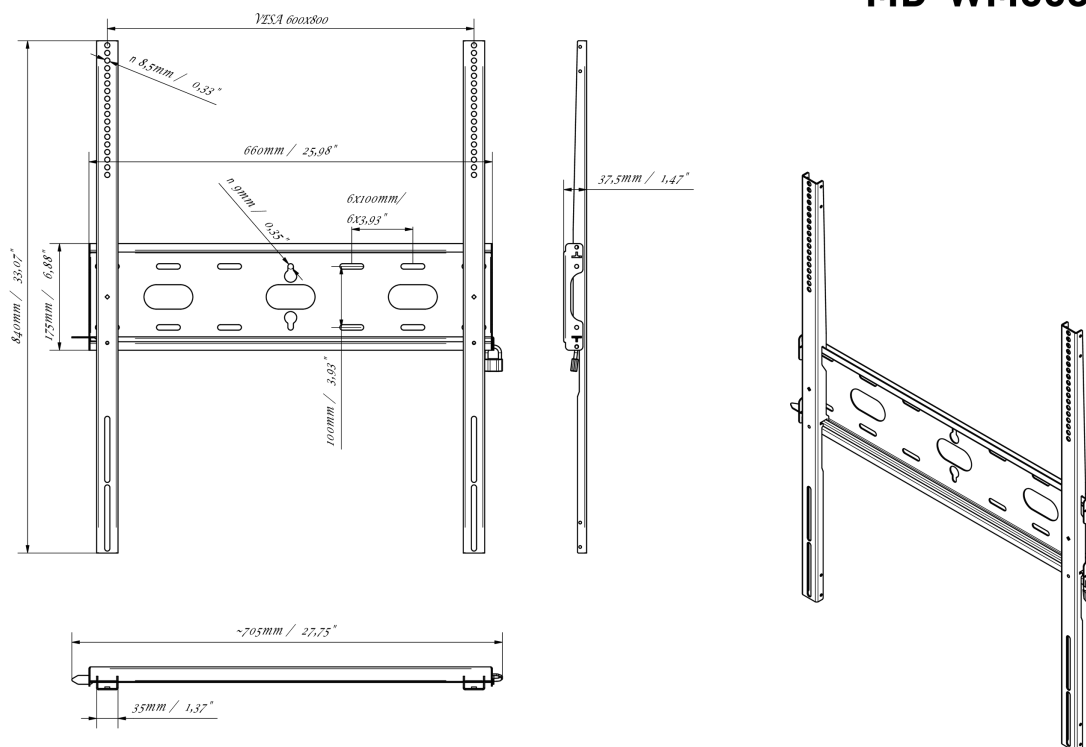

Universal wall mount, up to VESA 600x800mm, max. 125kg

With the easy and quick fixation system, this wall mount guarantees safe usage in environments like schools and other public utility buildings.

01 DEVICE

Type Wall Mount

02 TECHNICAL SPECIFICATION

Max weight capacity	125kg / monitor
VESA minimum	400 x 400mm
VESA maximum	600 x 800mm

MD-WM6080

03 DIMENSIONS / WEIGHT

Product dimensions W x H x D	660 x 840 x 37.5mm
Box dimensions W x H x D	930 x 220 x 40mm
Weight (without box)	3.4kg
Weight (with box)	4.1kg
EAN code	5902841107069