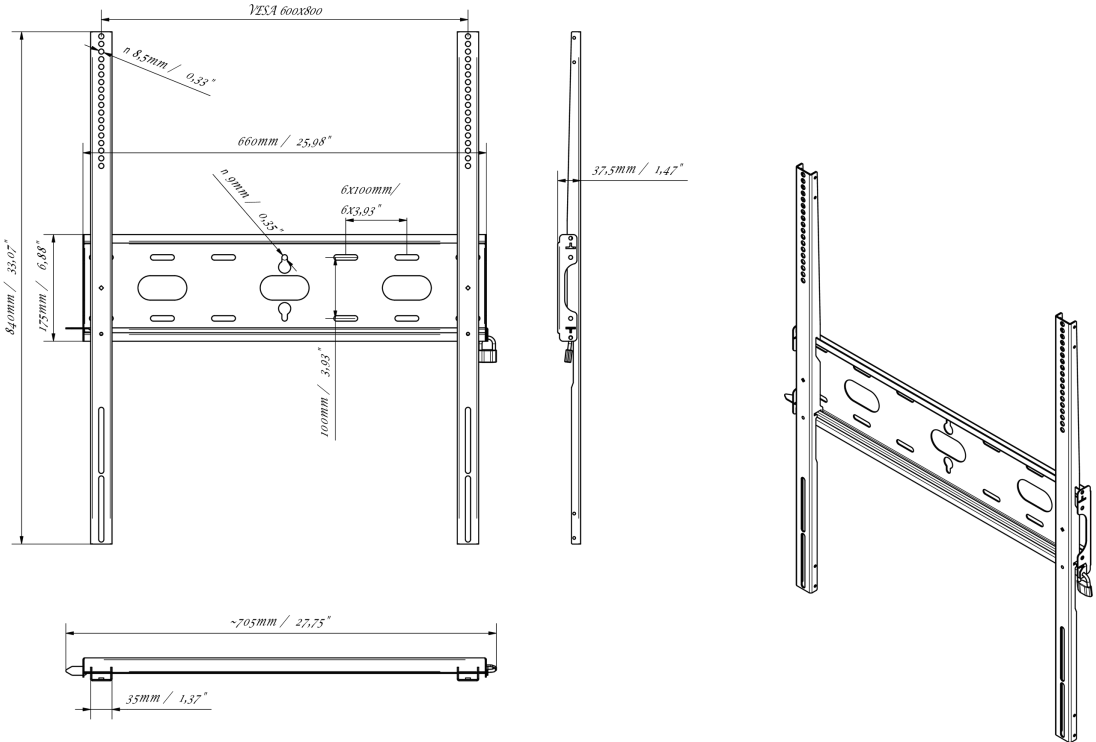

MD-WM6080

All trademarks and registered trademarks acknowledged. E & O E. Specification subject to change without notice. All LCD's comply with ISO-9241-307:2008 in connection with pixel defects.

© IIYAMA CORPORATION. ALL RIGHTS RESERVED