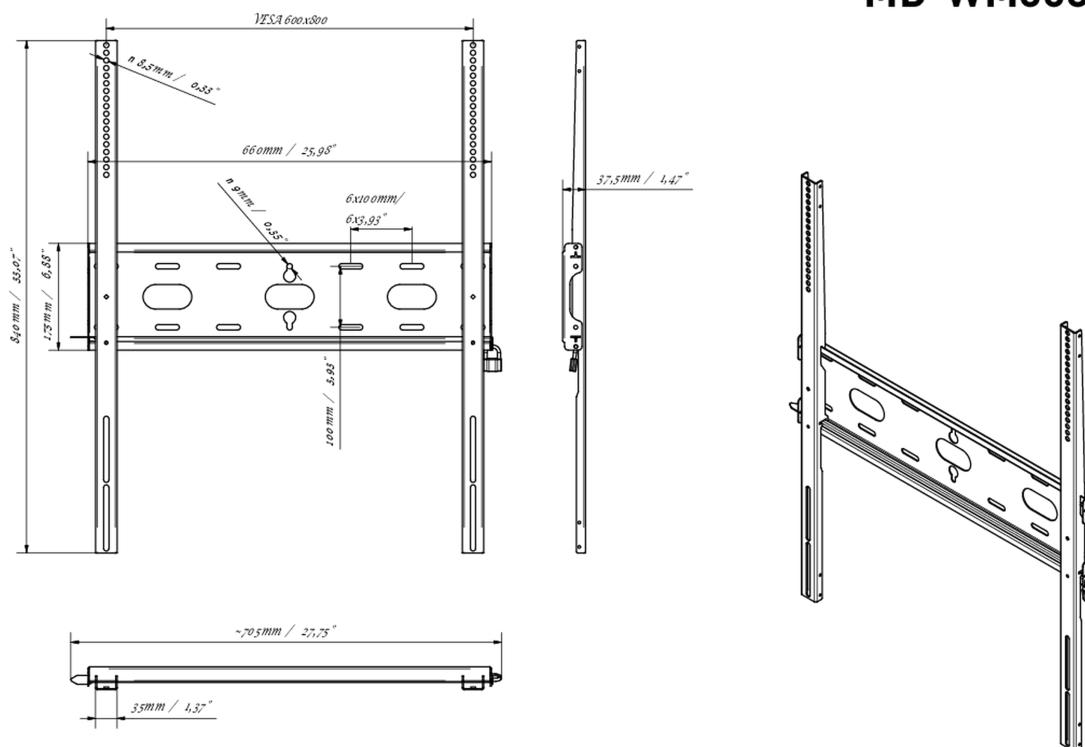

Universal wall mount, up to VESA 600x800mm, max. 125kg

With the easy and quick fixation system, this wall mount guarantees safe usage in environments like schools and other public utility buildings.

01 DEVICE

Type Wall Mount

02 TECHNICAL SPECIFICATION

Max weight capacity	125kg / monitor
VESA minimum	400 x 400mm
VESA maximum	600 x 800mm

MD-WM6080

03 DIMENSIONS / WEIGHT

Product dimensions W x H x D 660 x 840 x 37.5mm

Box dimensions W x H x D 930 x 220 x 40mm

Weight (without box) 3.4kg

Weight (with box) 4.1kg

EAN code 5902841107069

MD-WM6080

All trademarks and registered trademarks acknowledged. E & O E. Specification subject to change without notice. All LCD's comply with ISO-9241-307:2008 in connection with pixel defects.