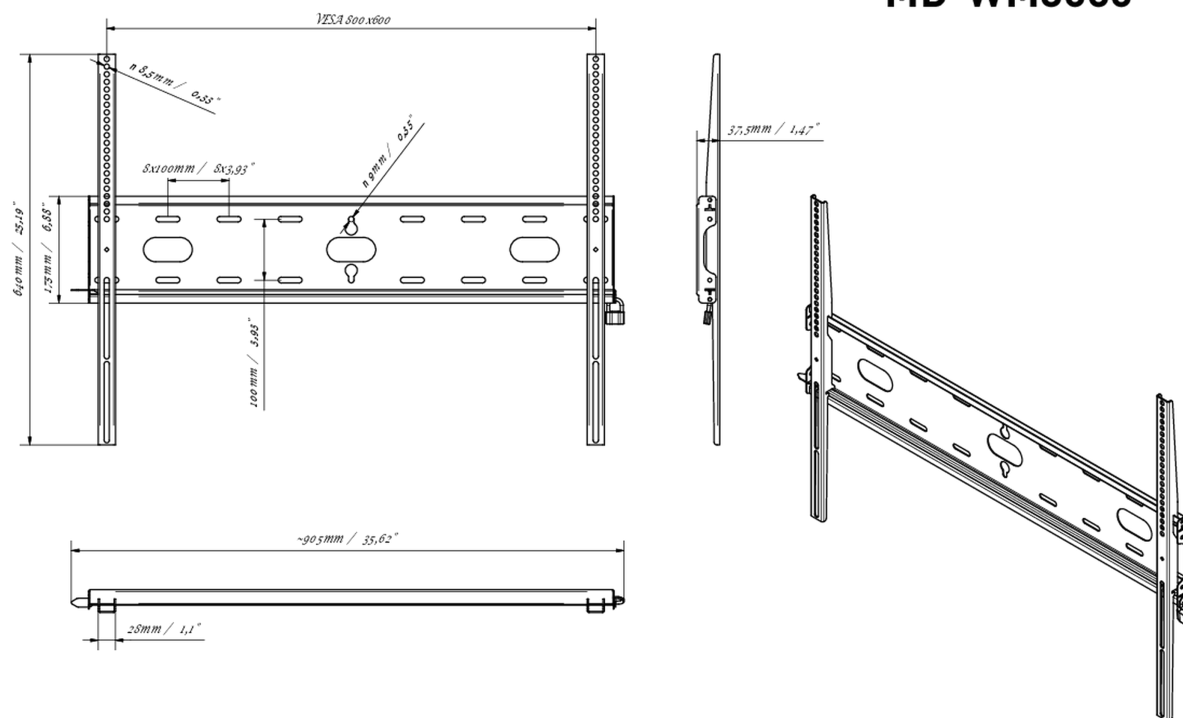

### Universal wall mount, up to VESA 800x600mm, max. 125kg

With the easy and quick fixation system, this wall mount guarantees safe usage in environments like schools and other public utility buildings.

#### 01 DEVICE

Type Wall Mount

#### 02 TECHNICAL SPECIFICATION

Max weight capacity	125kg / monitor
VESA minimum	100 x 100mm
VESA maximum	800 x 600mm

## 03 DIMENSIONS / WEIGHT

Product dimensions W x H x D	860 x 640 x 37.5mm
Box dimensions W x H x D	930 x 220 x 40mm
Weight (without box)	3.3kg
Weight (with box)	4kg
EAN code	5902841107380