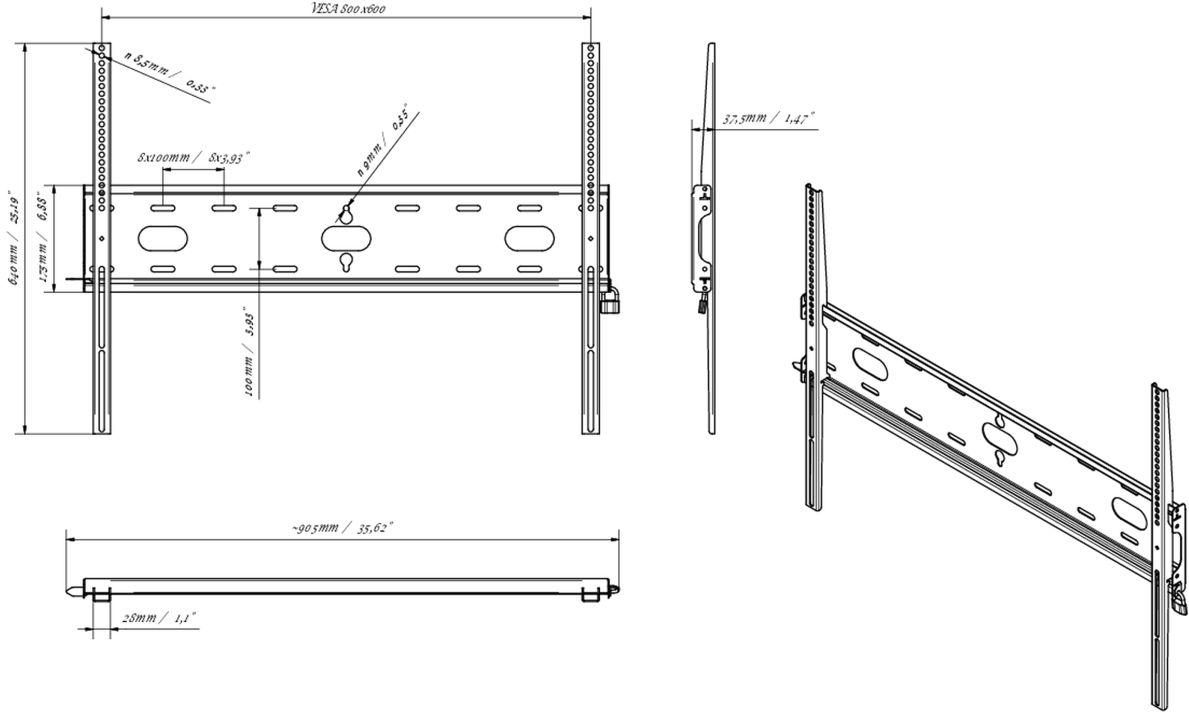

MD-WM8060

All trademarks and registered trademarks acknowledged. E & O E. Specification subject to change without notice. All LCD's comply with ISO-9241-307:2008 in connection with pixel defects.

© IIYAMA CORPORATION. ALL RIGHTS RESERVED