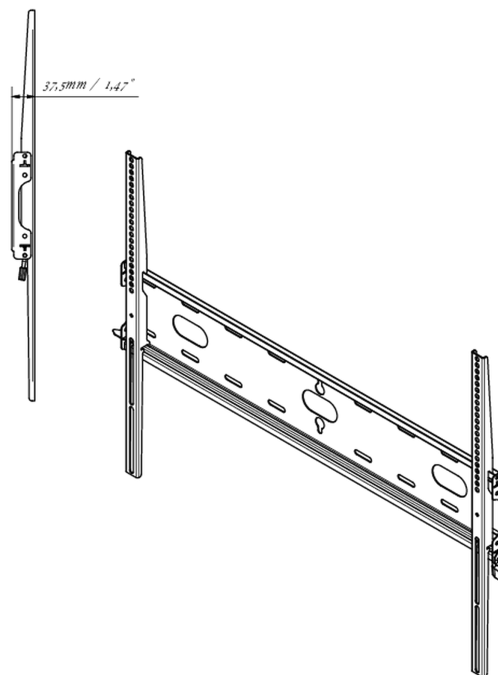

MD-WM8060

All trademarks and registered trademarks acknowledged. E & O E. Specification subject to change without notice. All LCD's comply with ISO-9241-307:2008 in connection with pixel defects.

© IIYAMA CORPORATION. ALL RIGHTS RESERVED