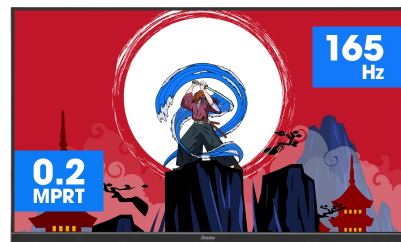

Immerse yourself in the game with the curved GCB3280QSU Red Eagle with 165Hz refresh rate

The 1500R curved VA panel with 165Hz refresh rate, 0.2ms MPRT and the 2560x1440 resolution gives you an immersive viewing experience and guarantees superb image quality. The height adjustable stand ensures you can easily adjust the screen position and easily customizable screen settings using the predefined and custom gaming modes along with the Black Tuner function gives you control over the dark scenes to make sure details are always clearly visible.

CURVED DESIGN 1500R

The 1500R curvature of the screen guarantees a realistic and comfortable viewing experience allowing you to really immerse yourself in the game.

165Hz & 0.2ms MPRT

With 165Hz refresh rate and 0.2ms MPRT response time the force is with you! Make split second decisions and be sure the image on the screen is always sharp and smooth.

01 DISPLAY CHARACTERISTICS

Diagonal	31.5", 80cm
Panel	VA LED, matte finish
Curved	1500R
Native resolution	2560 x 1440 @165Hz (3.7 megapixel WQHD, DisplayPort)
Aspect ratio	16:9
Panel brightness	350 cd/m ²
Static contrast	3000:1
Advanced contrast	80M:1
Response time (MPRT)	0.2ms
Viewing zone	horizontal/vertical: 178°/178°, right/left: 89°/89°, up/down: 89°/89°
Colour support	16.7mln
Horizontal Sync	30 - 245kHz
Viewable area W x H	697.3 x 392.3mm, 27.5 x 15.4"
Pixel pitch	0.272mm
Colour	matte, black