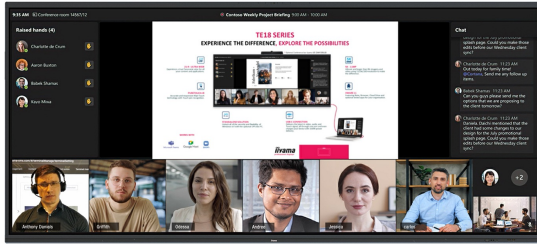

ILFD (TOUCH)

105" Ultra-wide Interactive 5K UHD display with 21:9 panoramic view

- The TE10518UWI-B1AG is a revolutionary 105" 5K UHD Interactive Touchscreen that brings a new level of collaboration and engagement to your workspace. Boasting cutting-edge technology and a host of impressive features and functionalities, this interactive display is designed to transform the way you work, communicate, and share ideas. Whether it's for boardrooms, classrooms, or collaborative meeting spaces, this 105" 21:9 Ultra-Wide interactive touchscreen is the ultimate tool to foster creativity, productivity, and seamless communication.

Microsoft Teams Front Row

21:9 Ultra-Wide Screen

5K - 11 Mega Pixels

PURETOUCH-IR+

Az iiyama PureTouch-IR+ 1mm-es érintési pontosságot biztosít a legsimább és leggyorsabb kommenteléshez.

SPECIFIKÁCIÓ

01 KIJELZŐ JELLEMZŐI