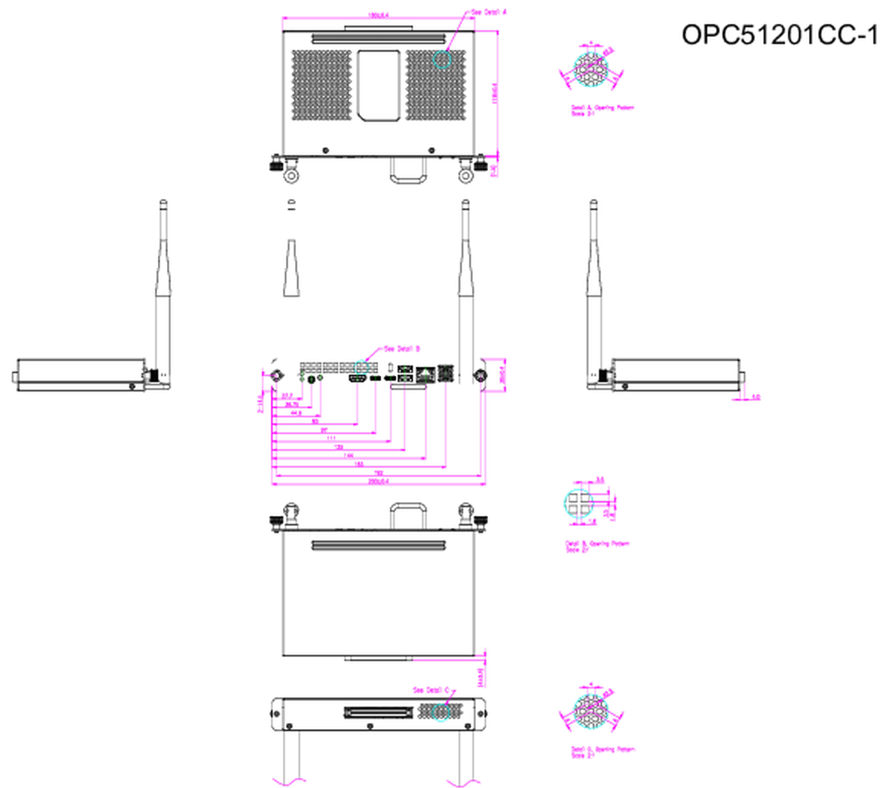

An Intel® i5 OPS slot PC with Windows® 11 which supports 5K (5120x2160) resolution

This mini OPS PC with Intel® Core™ i5 inside turns your iiyama (interactive) large format display into a stand-alone solution. It comes equipped with a powerful Intel® processor with integrated Ultra HD graphics and a fast SSD drive. No hassle with cables and having to mount a PC at the back of the monitor or on a floor lift. The OPC51201CC-1 is also very quiet with a noise level below 34dB at 100% CPU load at 1meter distance. Simply slide in the iiyama OPS slot PC and get started right away.

01 DEVICE

Type	OPS slot PC
CPU	Intel® Core™ i5-1240P, TPM 2.0 (Trusted Platform Module), vPro Essential
RAM	16GB DDR4
SSD	256GB M.2
Graphics	Integrated Intel® Iris® Xe
Chipset	Intel®
Sound card	Integrated High Definition Audio Stereo
Networking	10/100/1000M Adapter
WiFi	802.11 a/b/g/n/ac/ax (M.2 NVME)
Bluetooth	5.3
Operating system	Windows 11 IoT Enterprise
LAN (RJ45)	x1
USB	3.0 x2, 2.0 x2, 3.2 (Type C) x2 (support DP Alt mode)
HDMI Out	x1 (2.0)
Headphone connector	yes
Microphone In	x1 (mic and headset combo)

02 POWER MANAGEMENT

Power usage 95W typical, 0.5W stand by

03 DIMENSIONS / WEIGHT

Product dimensions L x W x H	180 x 119 x 30mm
Weight (without box)	0.75kg
Weight (with box)	0.95kg
EAN code	4948570033188