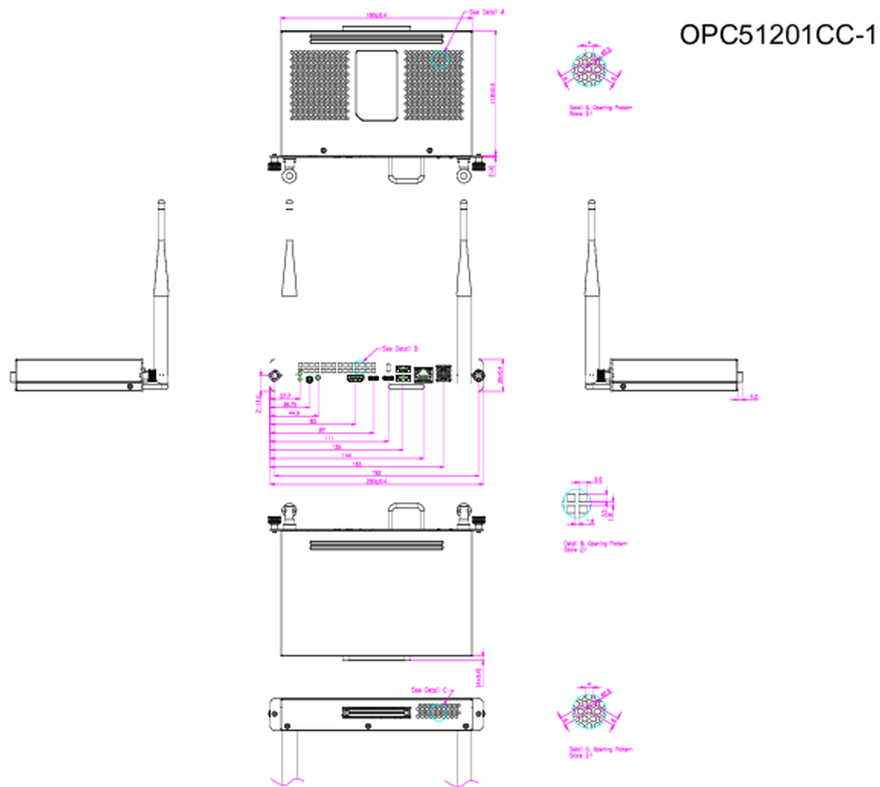

## An Intel® i5 OPS slot PC with Windows® 11 which supports 5K (5120x2160) resolution

This mini OPS PC with Intel® Core™ i5 inside turns your iiyama (interactive) large format display into a stand-alone solution. It comes equipped with a powerful Intel® processor with integrated Ultra HD graphics and a fast SSD drive. No hassle with cables and having to mount a PC at the back of the monitor or on a floor lift. The OPC51201CC-1 is also very quiet with a noise level below 34dB at 100% CPU load at 1meter distance. Simply slide in the iiyama OPS slot PC and get started right away.

### 01 DEVICE

Type	OPS slot PC
CPU	Intel® Core™ i5-1240P, TPM 2.0 (Trusted Platform Module), vPro Essential
RAM	16GB DDR4
SSD	256GB M.2
Graphics	Integrated Intel® Iris® Xe
Chipset	Intel®
Sound card	Integrated High Definition Audio Stereo
Networking	10/100/1000M Adapter
WiFi	802.11 a/b/g/n/ac/ax (M.2 NVME)
Bluetooth	5.3
Operating system	Windows 11 IoT Enterprise
LAN (RJ45)	x1
USB	3.0 x2, 2.0 x2, 3.2 (Type C) x2 (support DP Alt mode)
HDMI Out	x1 (2.0)
Microphone In	x1 (mic and headset combo)

### 02 POWER-MANAGEMENT

Потребляемая мощность 95W стандарт, 0.5W ожидание

### 03 РАЗМЕР / BEC

Размер продукта 180 x 119 x 30мм

Вес (без упаковки)	0.75кг
Вес (с упаковкой)	0.95кг
EAN код	4948570033188