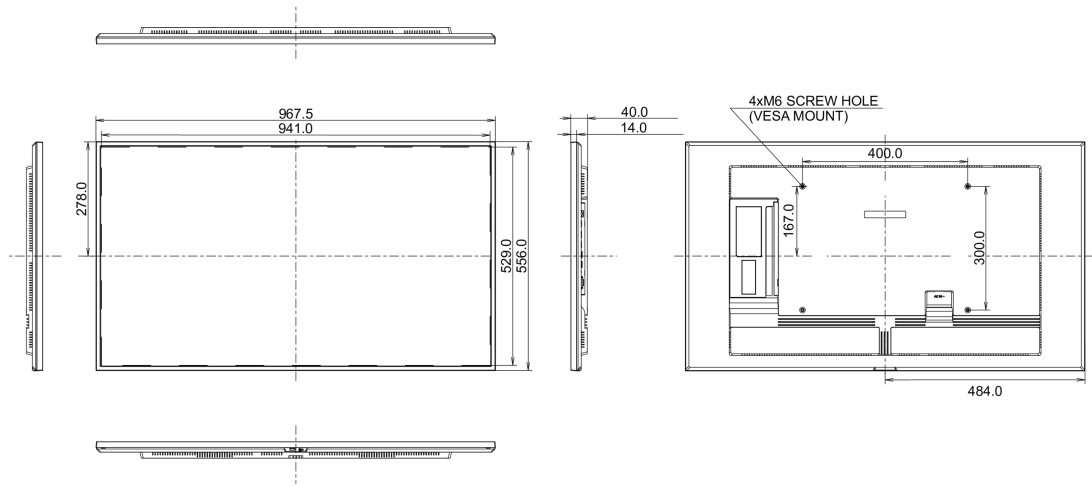

All trademarks and registered trademarks acknowledged. E & O E. Specification subject to change without notice. All LCD's comply with ISO-9241-307:2008 in connection with pixel defects.

© IYAMA CORPORATION. ALL RIGHTS RESERVED