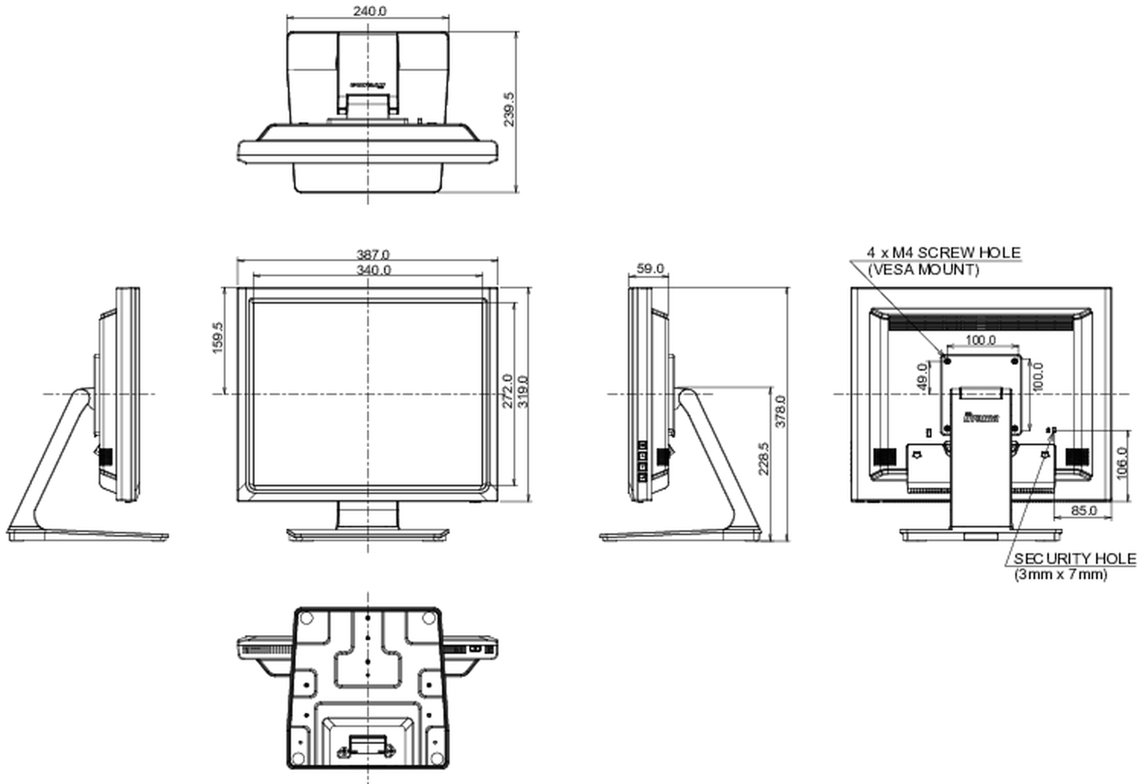

## 09 ÖLÇÜLER / AĞIRLIK

Ürün boyutları G x Y x D

387 x 378 x 239.5mm

Ağırlık (kutu hariç)

5.4kg

EAN kodu

4948570122127

All trademarks and registered trademarks acknowledged. E & O E. Specification subject to change without notice. All LCD's comply with ISO-9241-307:2008 in connection with pixel defects.