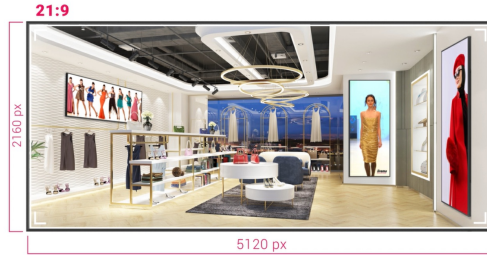

LFD

**INFORMATION**

105" Professional 5KUW Display for specialised 21:9 panoramic commercial signage

Experience a true 21:9 Panoramic Ultra-Wide view for all your content with the jaw dropping 105" displays of iiyama. This super sleek thin bezel design display shows vibrant and larger than life imagery and videos using 5KUW resolution to make the difference.

Whether installed in mission critical control room facilities or vibrant digital signage for high end retail spaces, this iiyama 105" large format display offers businesses an easy and effective solution to help capture their audience's attention. Designed to perform in continual, around the clock environments, the LH10551UWS-B1AG can be installed and utilised in landscape and portrait orientation to create the most stimulating imagery in any space.

Flexible Orientation

The ability to position the displays in landscape or portrait orientation means you can make the most of any space and bring your messaging, advertisements, videos and safety information to your audience.

5K - 11 Mega Pixels

Experience stunning visuals on this IPS panel with 5KUW resolution (5120x2160), offering crisp and clear images for a truly immersive viewing experience.

USB-C Connection

Delivers the latest in video, audio and Touch signal, all through one port.