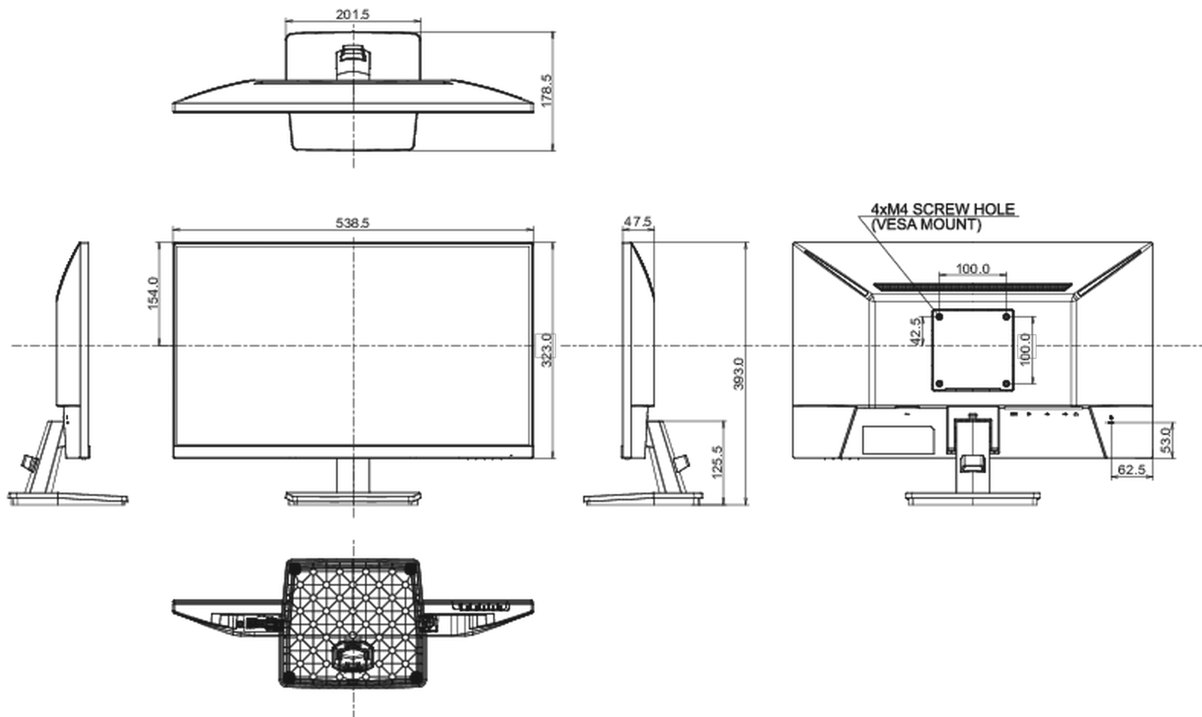

## 04 MECHANICAL

Display position adjustments	tilt
Tilt angle	22° up; 4° down
VESA mounting	100 x 100mm
Cable management system	yes

## 08 DIMENSIONS / WEIGHT

Product dimensions W x H x D 538.5 x 393 x 178.5mm

Box dimensions W x H x D 615 x 405 x 126mm

Weight (without box) 3.0kg

Weight (with box) 4.2kg

EAN code 4948570123032

*All trademarks and registered trademarks acknowledged. E & O E. Specification subject to change without notice. All LCD's comply with ISO-9241-307:2008 in connection with pixel defects.*