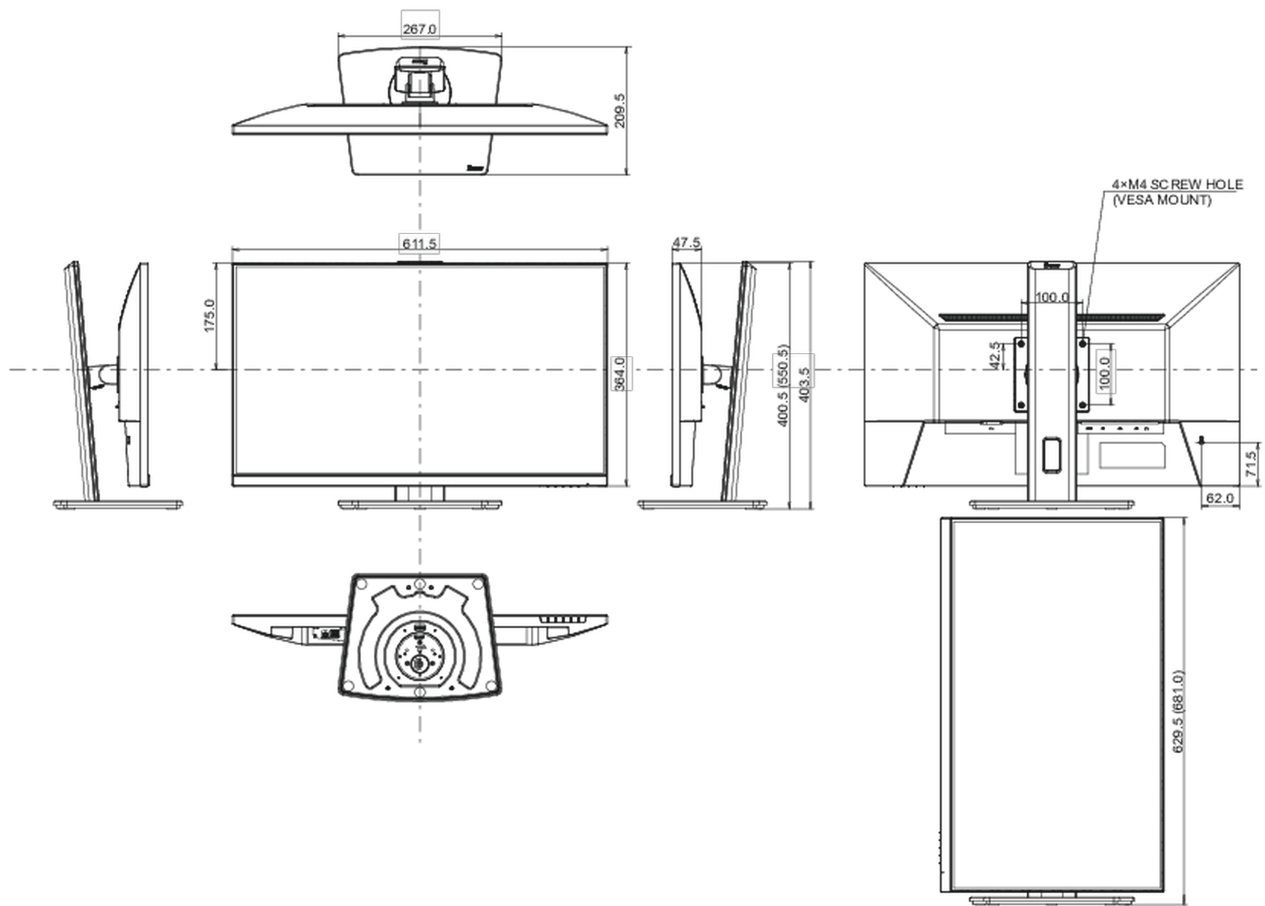

All trademarks and registered trademarks acknowledged. E & O E. Specification subject to change without notice. All LCD's comply with ISO-9241-307:2008 in connection with pixel defects.

© IYAMA CORPORATION. ALL RIGHTS RESERVED