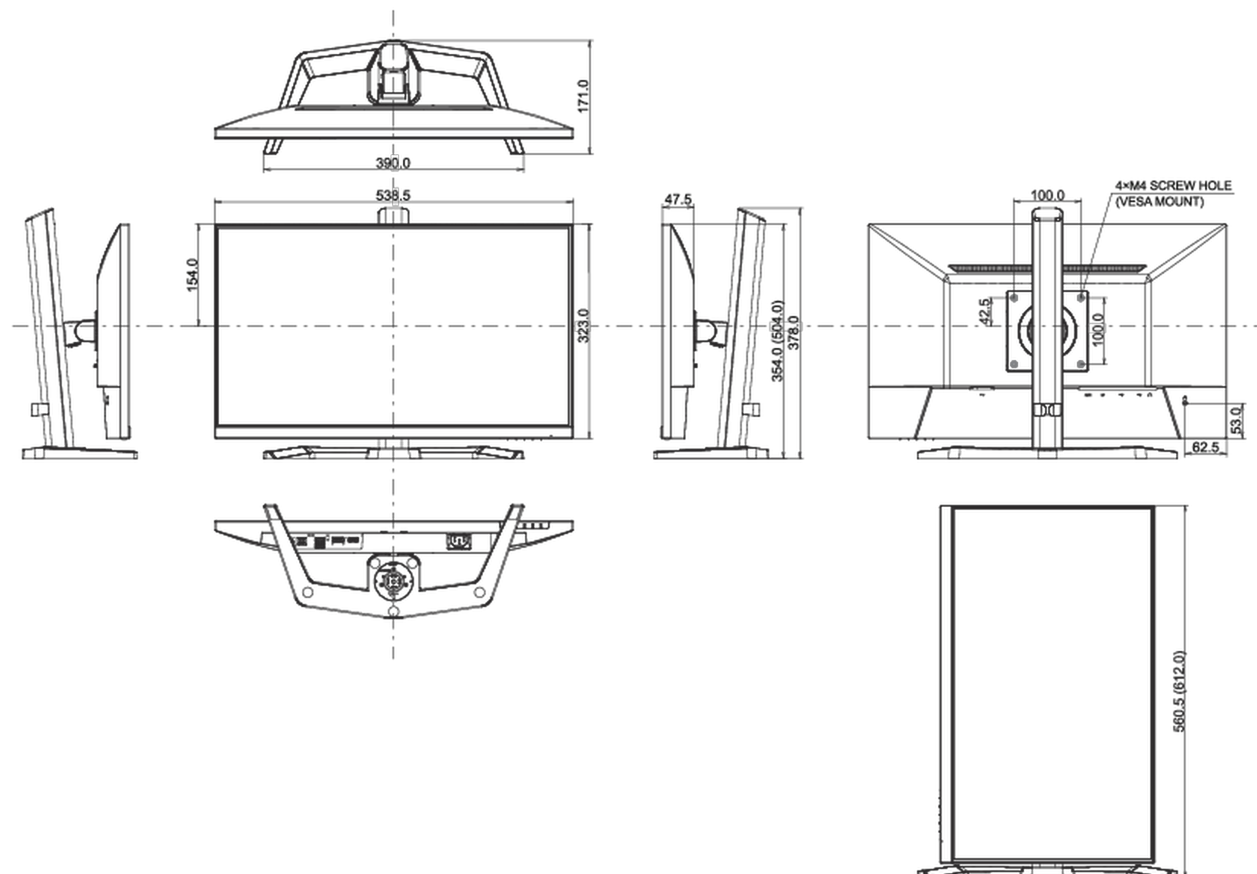

Cable management system

yes

05 ACCESSORIES INCLUDED

Cables

power, USB (1,5m), HDMI (1,5m)

Other

quick start guide, safety guide

06 POWER MANAGEMENT

Power supply unit

internal

Power supply

AC 50 - 60V, 100/240Hz

Power usage

18W typical, 0.5W stand by, 0.3W off mode

07 SUSTAINABILITY

Regulations

CE, TÜV-Bauart, EAC, VCCI-B, PSE, RoHS support, ErP, WEEE, REACH, UKCA

Energy efficiency class (Regulation (EU) 2017/1369)

E

REACH SVHC

above 0.1%: Lead

08 DIMENSIONS / WEIGHT

Product dimensions W x H x D

538.5 x 504 x 171mm

Box dimensions W x H x D

615 x 126 x 405mm

Weight (without box)

4.4kg

Weight (with box)

5.9kg

EAN code

4948570122745