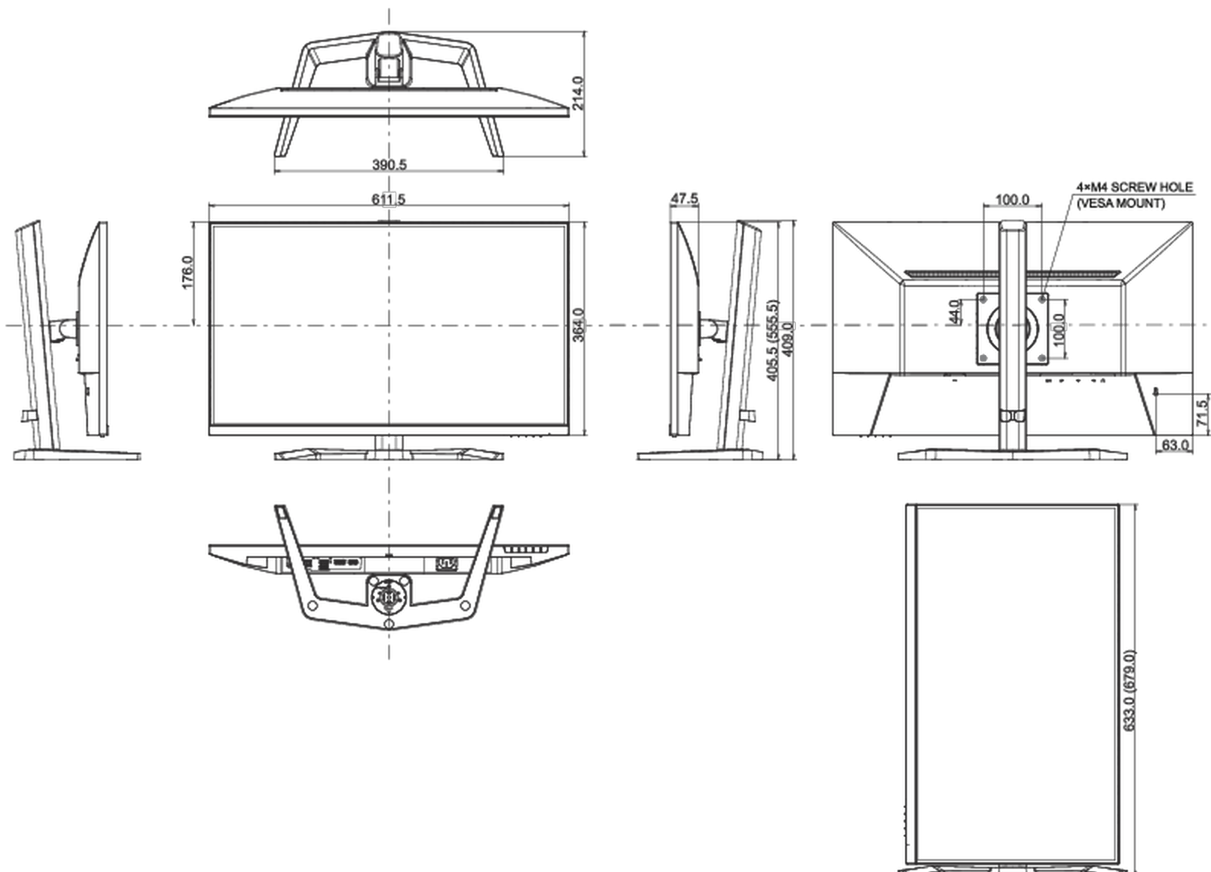

Cable management system

yes

05 ACCESSORIES INCLUDED

Cables

power, USB, HDMI, DP

Other

quick start guide, safety guide

06 POWER MANAGEMENT

Power supply unit

internal

Power supply

AC 50 - 60V, 100/240Hz

Power usage

21W typical, 0.5W stand by, 0.3W off mode

07 SUSTAINABILITY

Regulations

CE, TÜV-Bauart, EAC, VCCI-B, PSE, RoHS support, ErP, WEEE, REACH, UKCA

Energy efficiency class (Regulation (EU) 2017/1369)

E

REACH SVHC

above 0.1%: Lead

08 DIMENSIONS / WEIGHT

Product dimensions W x H x D

611.5 x 555.5 x 214mm

Box dimensions W x H x D

691 x 142 x 447mm

Weight (without box)

5.5kg

Weight (with box)

7.2kg

EAN code

4948570122783