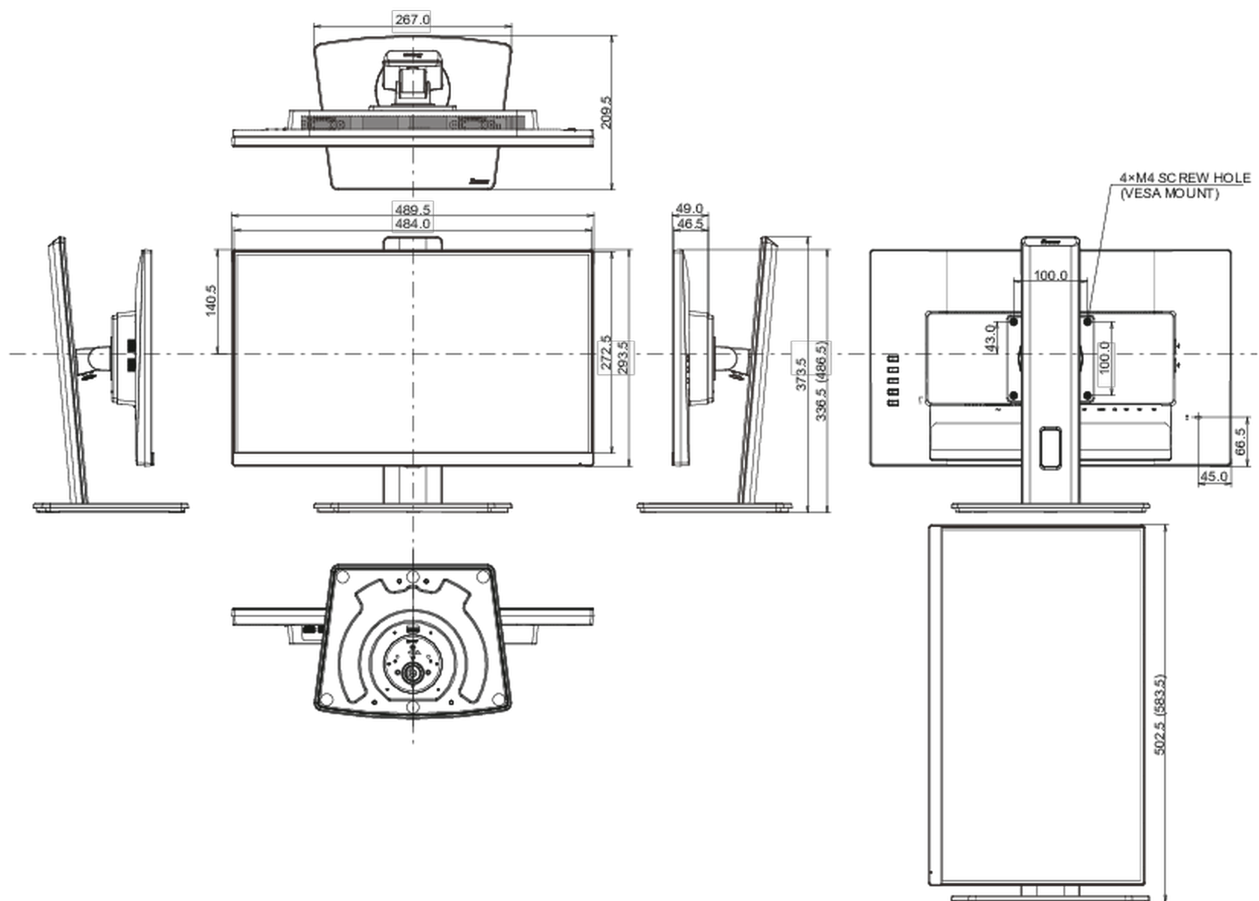

04 MECHANICAL

Display position adjustments	height, swivel, tilt, pivot (rotation both sides)
Height adjustment	150mm
Rotation (PIVOT function)	90°
Swivel stand	90°; 45 ° left; 45° right
Tilt angle	22° up; 5° down
VESA mounting	100 x 100mm

TCO Certified, CE, TÜV-Bauart, EAC, VCCI-B, PSE, RoHS support, ErP, WEEE, REACH, UKCA

REACH SVHC

above 0.1%: Lead

08 DIMENSIONS / WEIGHT

Product dimensions W x H x D

489.5 x 336.5 (486.5) x 109.5mm

Box dimensions W x H x D

560 x 380 x 159mm

Weight (without box)

4.5kg

Weight (with box)

5.9kg

EAN code

4948570122554

All trademarks and registered trademarks acknowledged. E & O E. Specification subject to change without notice. All LCD's comply with ISO-9241-307:2008 in connection with pixel defects.