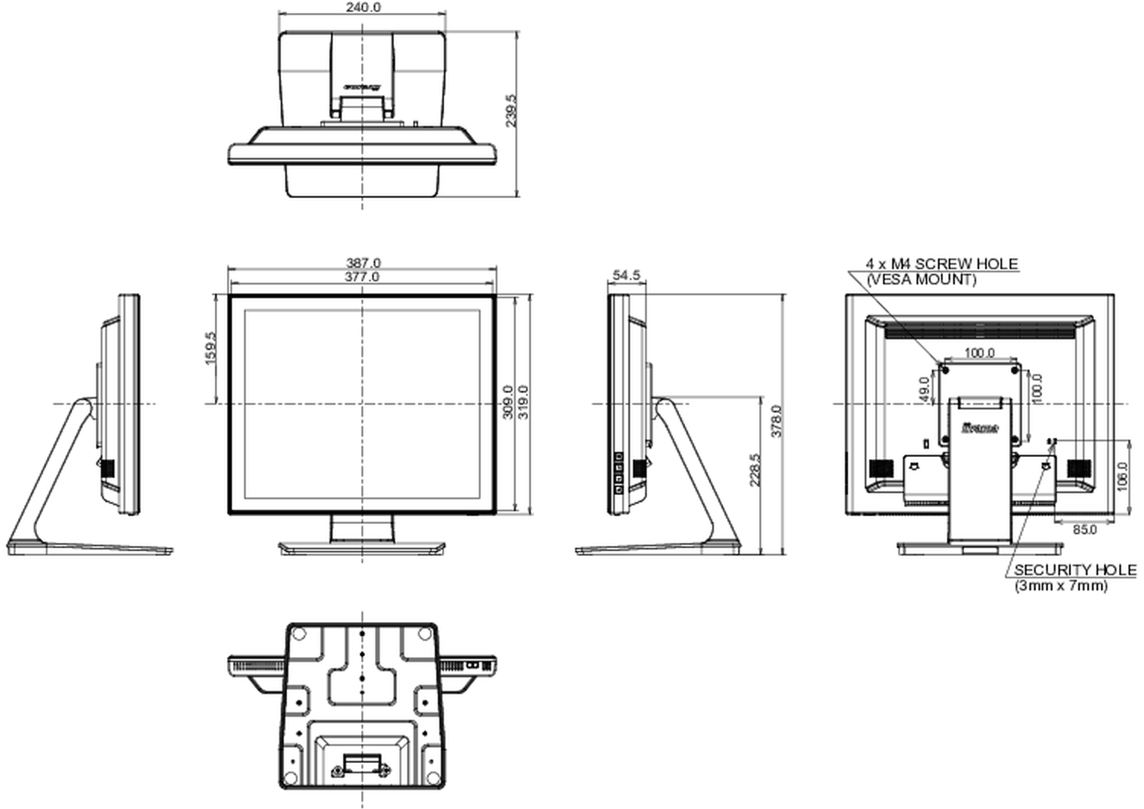

## 09 ÖLÇÜLER / AĞIRLIK

Ürün boyutları G x Y x D	387 x 378 x 240mm
Ağırlık (kutu hariç)	4.9kg
EAN kodu	4948570122158

All trademarks and registered trademarks acknowledged. E & O E. Specification subject to change without notice. All LCD's comply with ISO-9241-307:2008 in connection with pixel defects.