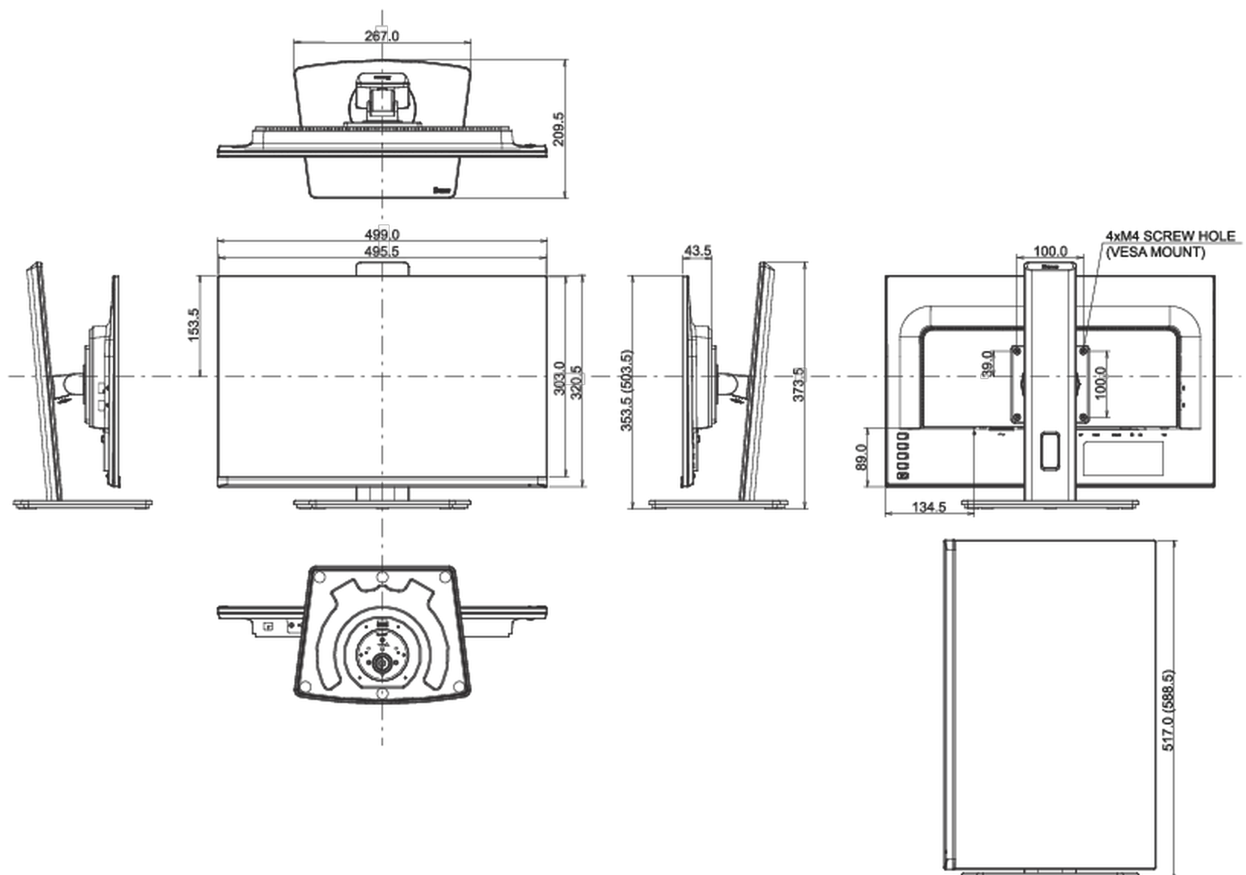

Cable management system

yes

05 ACCESSORIES INCLUDED

Cables

power, USB, DP

Other

quick start guide, safety guide

06 POWER MANAGEMENT

Power supply unit

internal

Power supply

AC 100 - 240V, 50/60Hz

Power usage

24W typical, 0.5W stand by, 0.3W off mode

07 SUSTAINABILITY

Regulations

TCO Certified, CE, TÜV-Bauart, EAC, VCCI-B, PSE, RoHS support, ErP, WEEE, REACH, UKCA

Energy efficiency class (Regulation (EU) 2017/1369)

E

REACH SVHC

above 0.1%: Lead

08 DIMENSIONS / WEIGHT

Product dimensions W x H x D

499 x 353 (503.5) x 209.5mm

Weight (without box)

4.5kg

Weight (with box)

6kg

EAN code

4948570121458