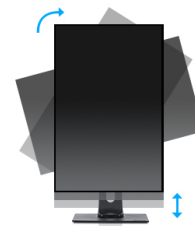

**22.5" 1920 x 1200 monitor featuring IPS panel technology and a height adjustable stand**

The demanding data and application-heavy world needs a display that creates a more productive work place. With 1920 x 1200 resolution, the XUB2395WSU offers 11% more height with the same width as a Full HD display, which works much better for spreadsheets, word documents and browsing the Internet. The height adjustable stand with PIVOT function allows you to easily adjust the monitor position to your preferences and the IPS panel technology assures accurate and consistent colour reproduction with wide viewing angles.

**IPS**

IPS displays are best known for wide viewing angles and natural, highly accurate colours. They are especially suited for colour-critical applications.

**HAS (150mm) + PIVOT**

With a height adjustable stand you will create an ergonomic work posture and position that meets all health and safety requirements. This will not only prevent any health issues but will also increase your productivity. The pivot function allows the screen to rotate from landscape to portrait orientation. This functionality can be useful if the application requires more height than width.

## 01 DISPLAY CHARACTERISTICS

Design	3-side borderless
Diagonal	22.5", 57cm
Panel	IPS LED, matte finish
Native resolution	1920 x 1200 (2.3 megapixel WUXGA)
Aspect ratio	16:10
Panel brightness	250 cd/m <sup>2</sup>
Static contrast	1000:1
Advanced contrast	5M:1
Response time (GTG)	4ms
Viewing zone	horizontal/vertical: 178°/178°, right/left: 89°/89°, up/down: 89°/89°
Colour support	16.7mIn (sRGB: 99%, NTSC: 72%)
Horizontal Sync	48 - 75kHz
Viewable area W x H	488.2 x 297.2mm, 19.2 x 11.7"
Pixel pitch	0.254x0.248mm
Colour	matte, black