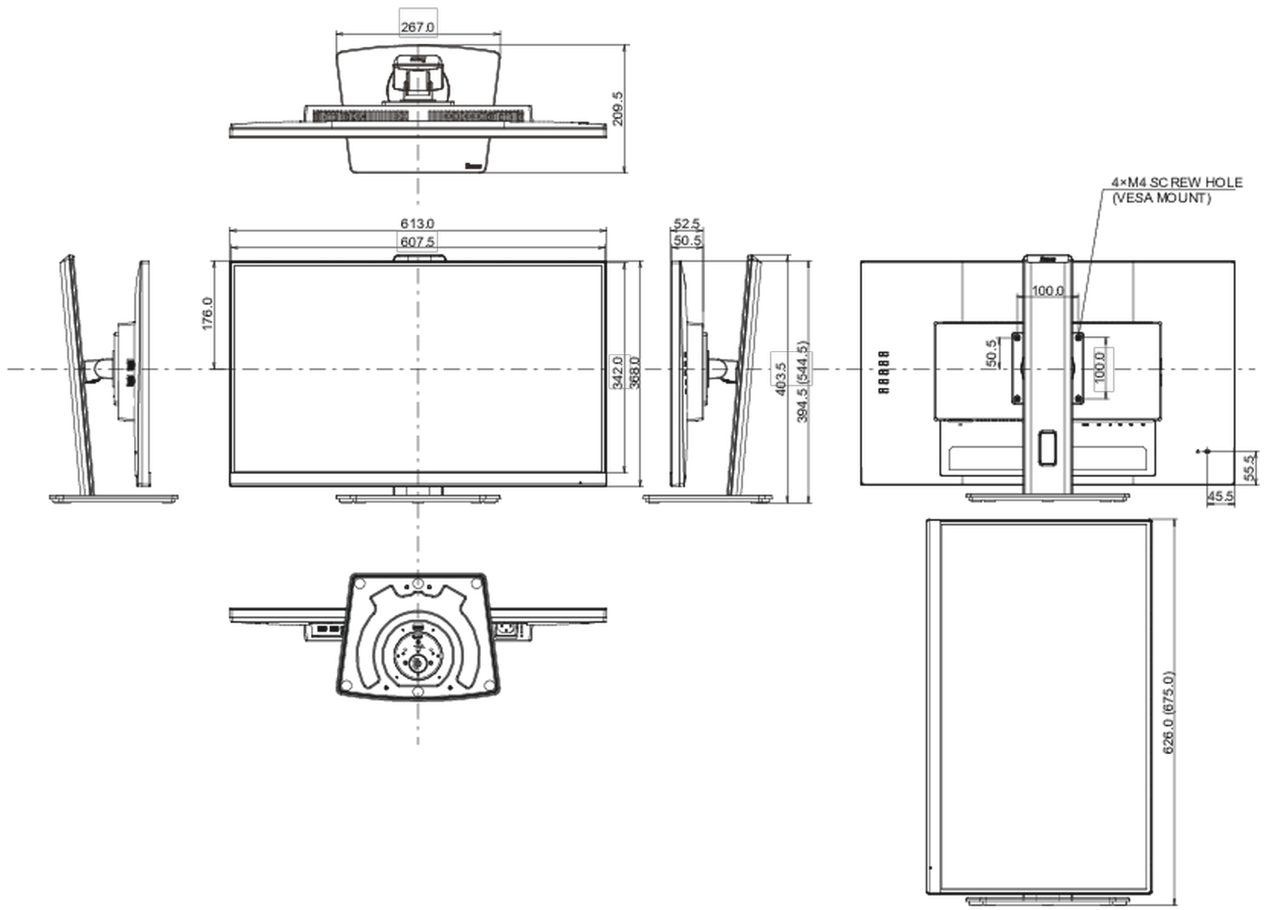

04 MECHANICAL

Display position adjustments	height, swivel, tilt, pivot (rotation both sides)
Height adjustment	150mm
Rotation (PIVOT function)	90°
Swivel stand	90°; 45° left; 45° right
Tilt angle	22° up; 5° down
VESA mounting	100 x 100mm

REACH SVHC above 0.1%: Lead

08 DIMENSIONS / WEIGHT

Product dimensions W x H x D 613.5 x 394 (544.5) x 209.5mm

Box dimensions W x H x D 690 x 455 x 168mm

Weight (without box) 6.1kg

Weight (with box) 7.9kg

EAN code 4948570123384