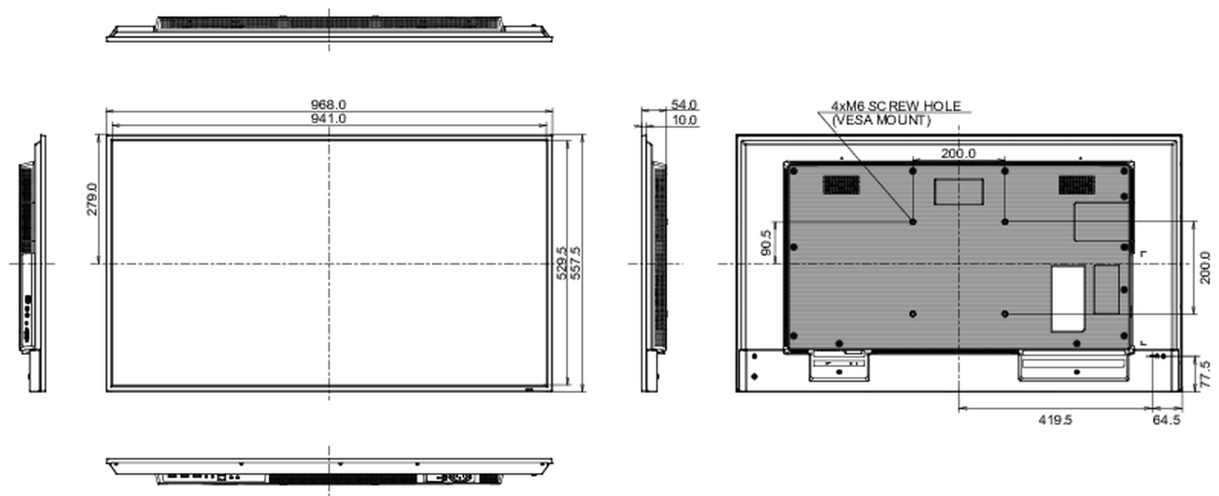

08 SUSTAINABILITY

Regulations	CB, CE, TÜV-Bauart, EAC, RoHS support, ErP, WEEE, REACH (RoHS2.0, PFOS)
REACH SVHC	above 0.1%: Lead

09 DIMENSIONS / WEIGHT

Product dimensions W x H x D	968 x 557.5 x 54mm
Box dimensions W x H x D	1075 x 683 x 127mm
Weight (without box)	8.9kg
EAN code	4948570123520