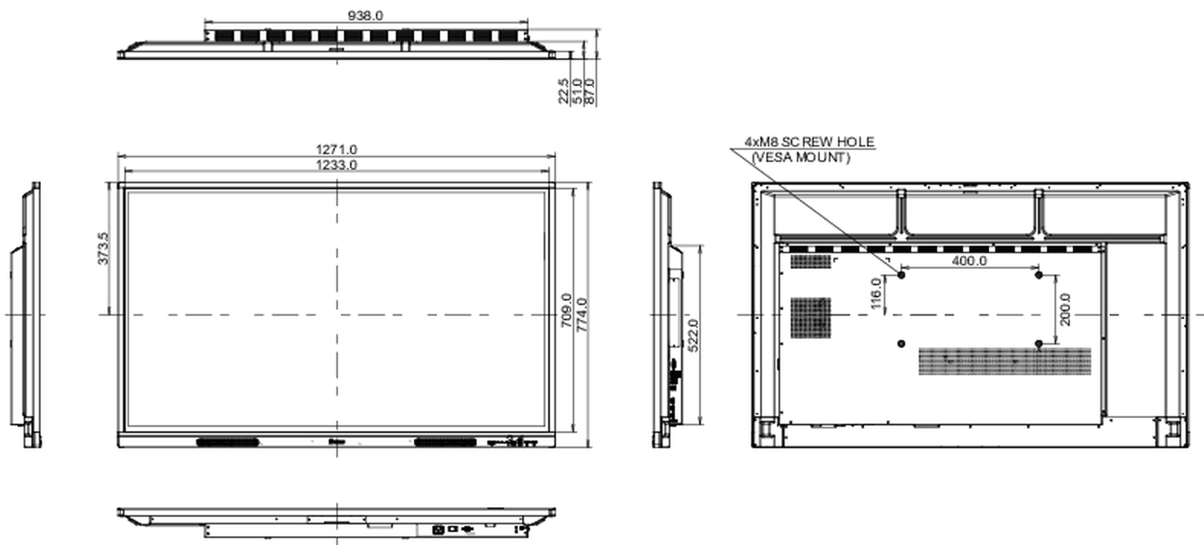

Certificados

CB, CE, TÜV-Bauart, EAC, RoHS support, ErP, WEEE, REACH, ES EPA8.0

REACH SVHC

por encima de 0.1% de plomo

10 DIMENSIONES / PESO

Producto dimensiones W x H x D

1271 x 774 x 87mm

Dimensiones de la caja (ancho x alto x fondo)

1401 x 859 x 220mm

Peso (sin caja)

26.1kg

Peso (con caja)

34.5kg

Código EAN

4948570123681

All trademarks and registered trademarks acknowledged. E & O E. Specification subject to change without notice. All LCD's comply with ISO-9241-307:2008 in connection with pixel defects.