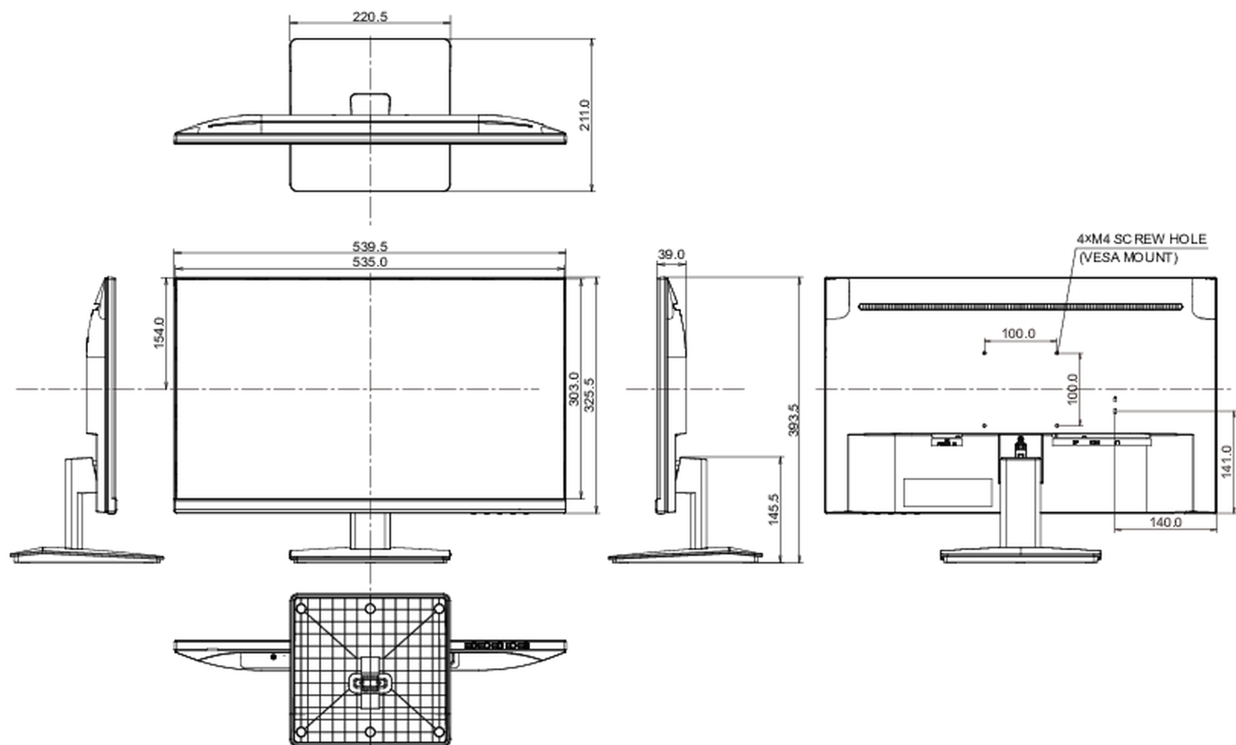

## 04 MECHANICAL

<b>Display position adjustments</b>	tilt
<b>Tilt angle</b>	20° up; 5° down
<b>VESA mounting</b>	100 x 100mm
<b>Cable management system</b>	yes

## 08 DIMENSIONS / WEIGHT

Product dimensions W x H x D

539.5 x 393 x 211mm

Weight (without box)

3.5kg

EAN code

4948570123841

All trademarks and registered trademarks acknowledged. E & O E. Specification subject to change without notice. All LCD's comply with ISO-9241-307:2008 in connection with pixel defects.